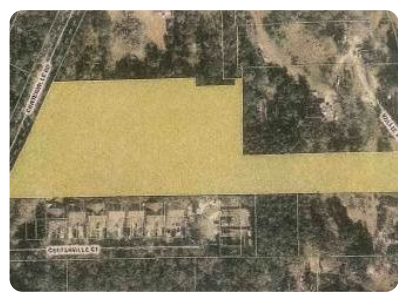

Scan above on mobile device
for directions to this listing

Assist2Sell Buyers & Sellers Expert Realty, Inc.
(850) 422-0008
Info@homes4tallahassee.com

All information deemed reliable but not guaranteed. If your property is currently listed this is not meant as a solicitation.

©2025 Assist2Sell.com - Licensed according to agreed upon terms and conditions. This listing is courtesy of Hill Spooner & Elliott, Inc.

<https://assist2sell.com/listing/xx-fleischmann-road-tallahassee-fl-32308/3yd-tbrfl-338344>