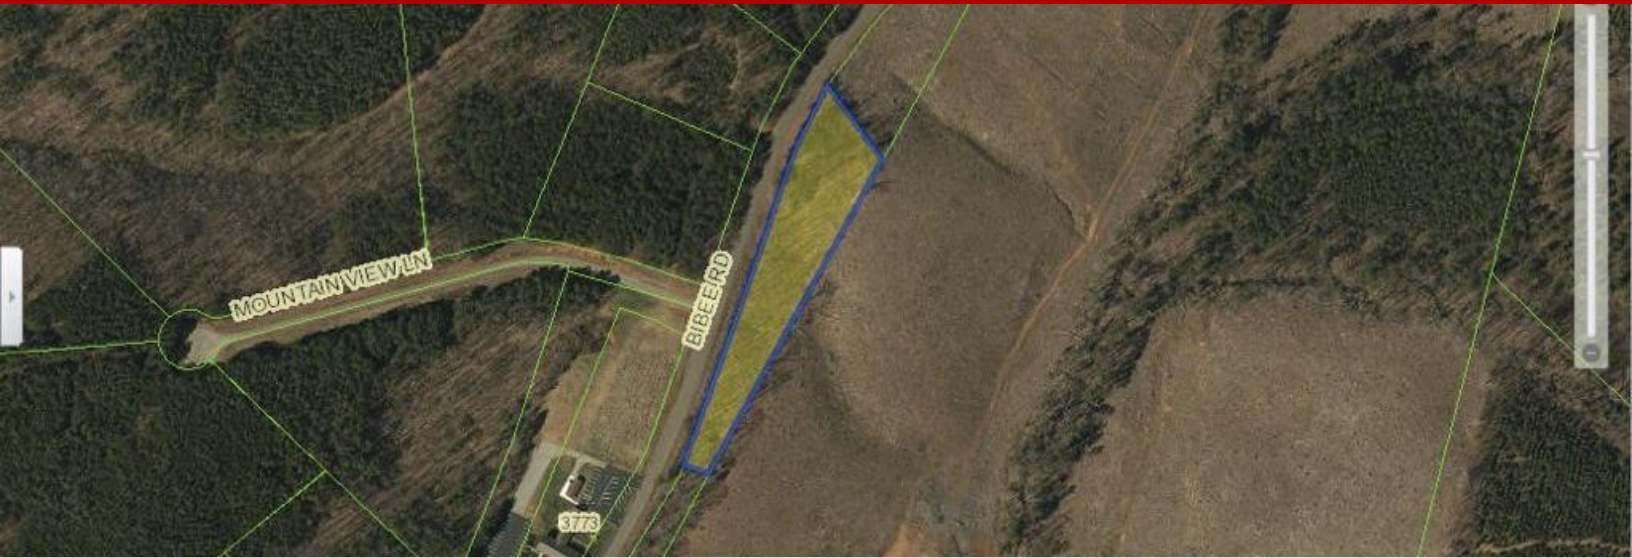

Undeveloped - Gretna, VA

Tract 52 Bibee Rd, Gretna, VA, 24557

Offered at \$14,000

Level wooded lot in Mountain view shores subdivision. Conveniently located along Bibee road and close to Leesville lake.

0 Bedrooms
0 Bathrooms
Unknown sqft sqft
2.19 acre (lot size)
Built: Unknown year

<https://assist2sell.com/listing/tract-52-bibee-rd-gretna-va-24557/3yd-rvarva-857935>