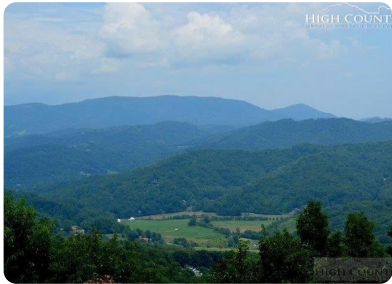

Scan above on mobile device
for directions to this listing

Assist2Sell
info@assist2sell.com

Assist Sell.

All information deemed reliable but not guaranteed. If your property is currently listed this is not meant as a solicitation.
©2019 Assist2Sell.com - Licensed according to agreed upon terms and conditions. This listing is courtesy of Blue Ridge Realty & Investments, LLC

<https://assist2sell.com/listing/tbd-tom-shook-road-banner-elk-nc-28604/3yd-hcaornc-215542>