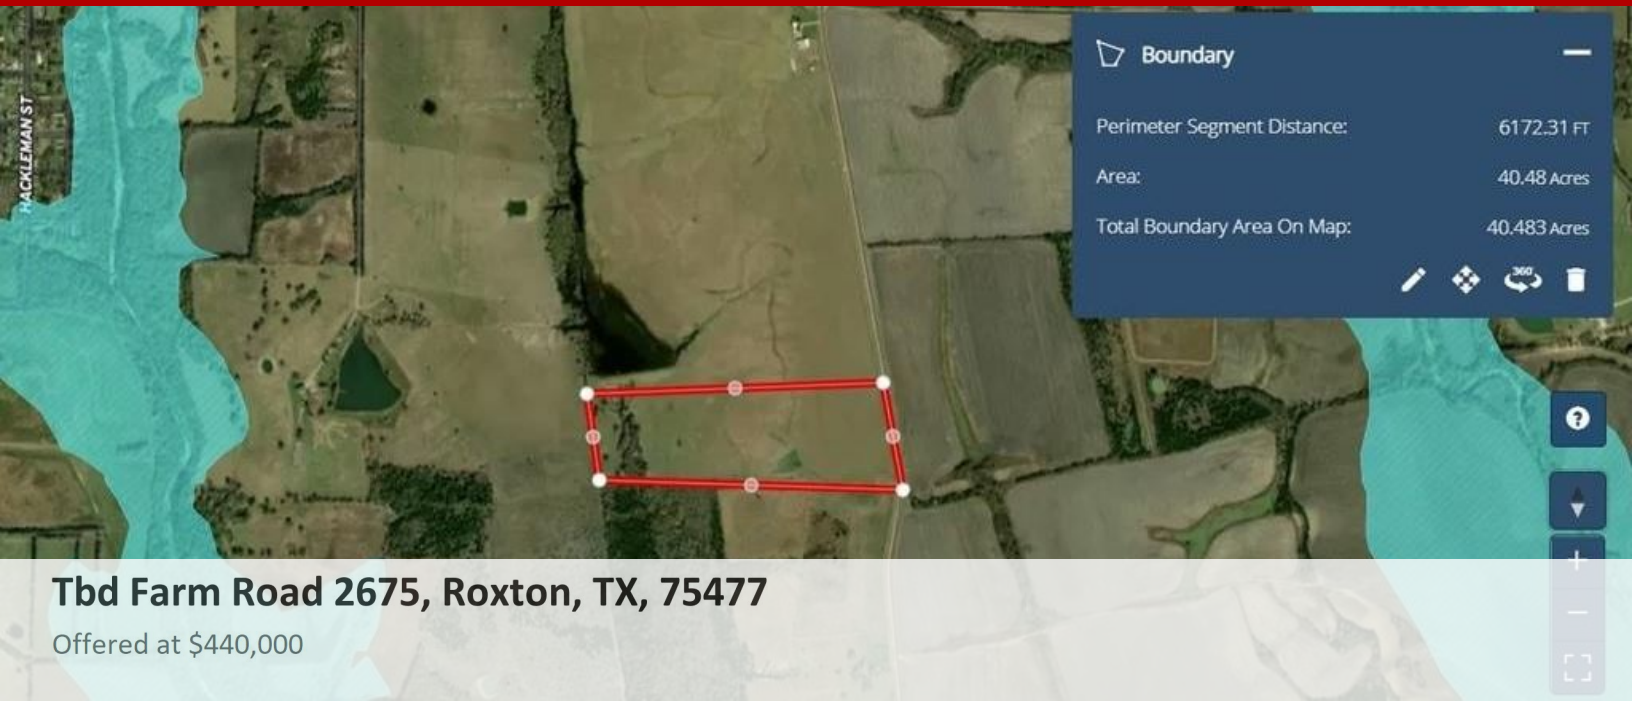

## Tbd Farm Road 2675, Roxton, TX, 75477

Offered at \$440,000

What a nice acreage. Build and call it home or add to your real estate portfolio. Easy Farm Market paved road frontage. Owner is flexible on acreage. This tract will be cut from bigger tract so a new survey is required. New survey will determine the exact size of the tract. Listing is for approximate 40 acres and attached details are for reference purpose only.

0 Bedrooms
0 Bathrooms
Unknown sqft sqft
40 acre (lot size)
Built: Unknown year

Assist2Sell

No other photos  
Available

Assist2Sell

No other photos  
Available

Assist2Sell

No other photos  
Available

Assist2Sell