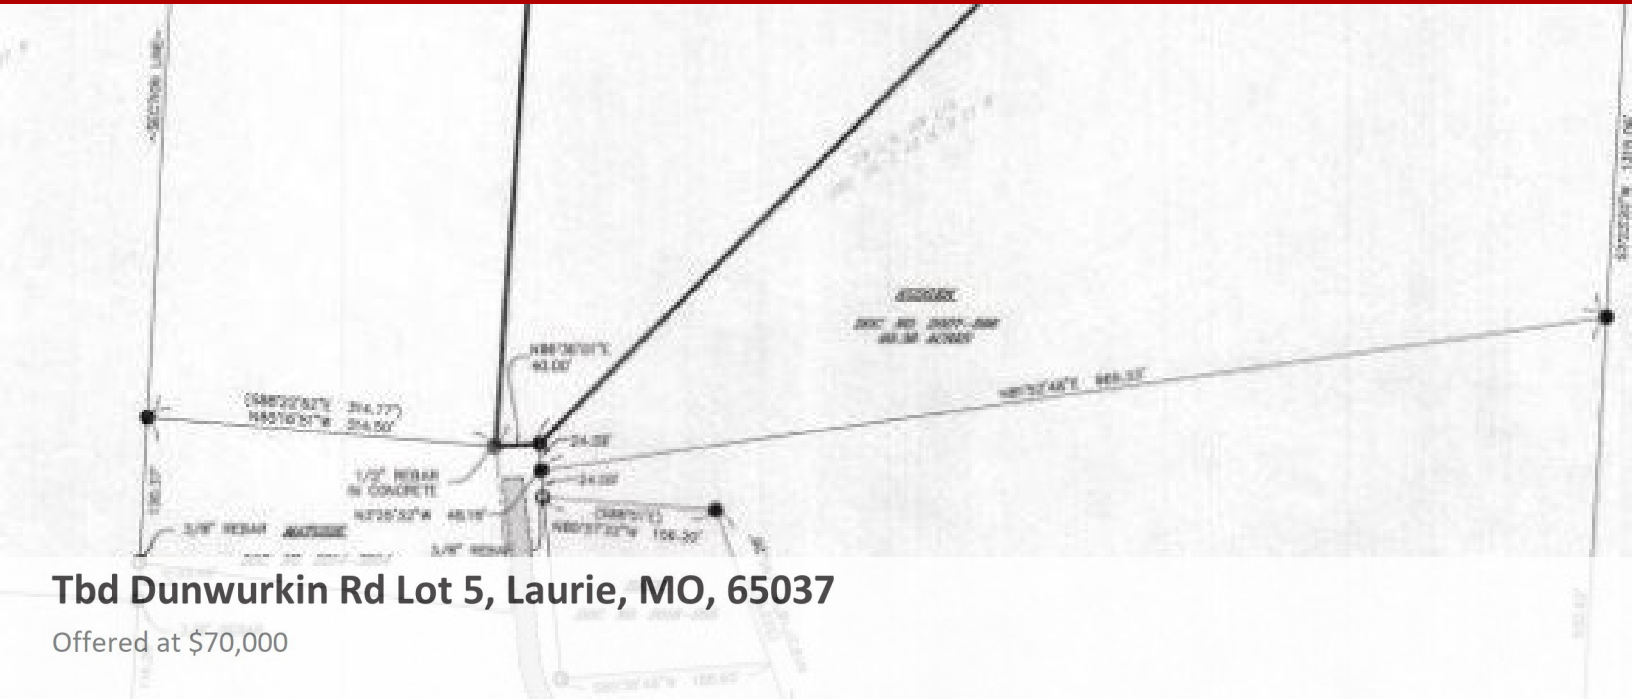

Land - Laurie, MO

Tbd Dunwurkin Rd Lot 5, Laurie, MO, 65037

Offered at \$70,000

Bring your plans, build your own home.
Property is subject to City of Laurie
restrictions. City water and sewer available.

0 Bedrooms
0 Bathrooms
Unknown sqft sqft
10 acre (lot size)
Built: Unknown year

<https://assist2sell.com/listing/tbd-dunwurkin-rd-lot-5-laurie-mo-65037/3yd-bdaormo-3549795>