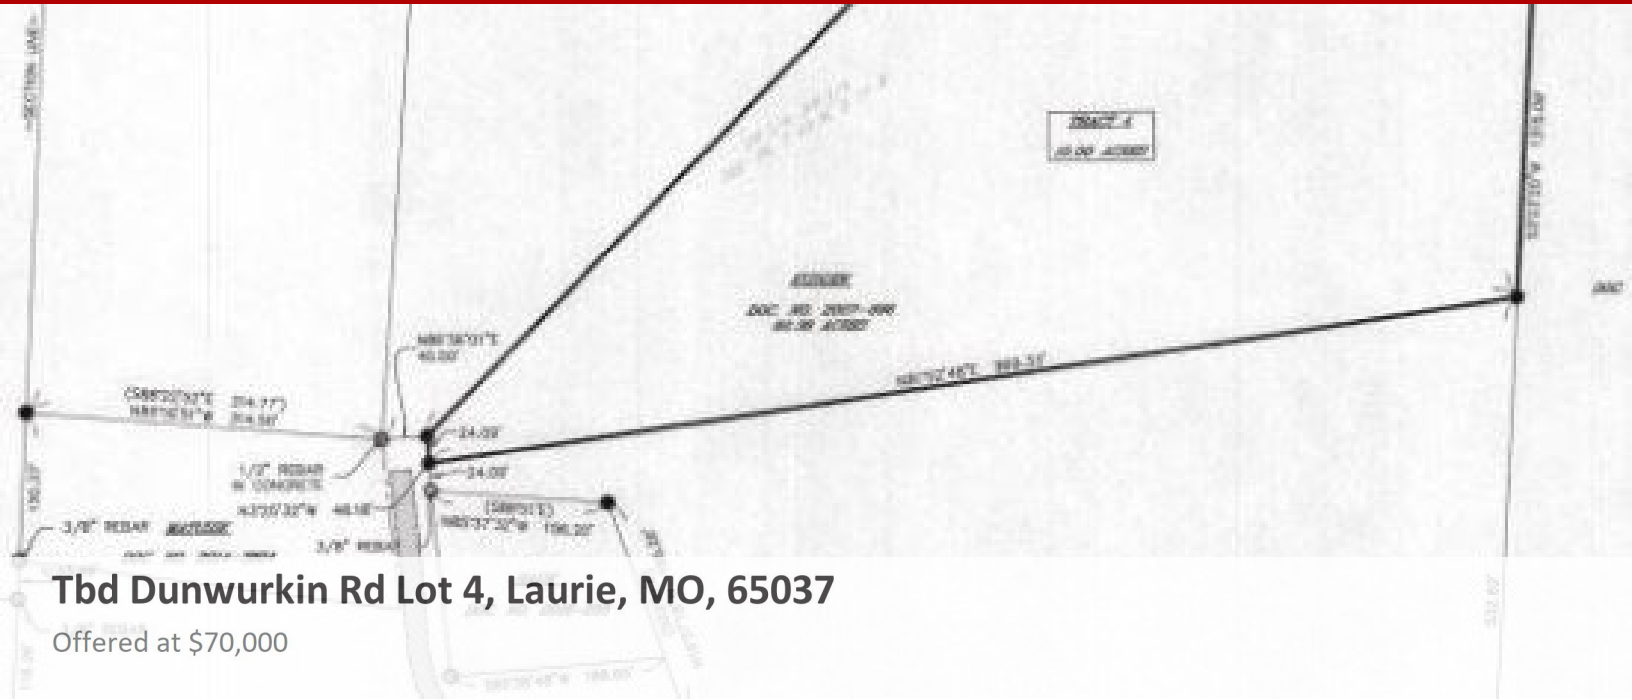

Land - Laurie, MO

Tbd Dunwurkin Rd Lot 4, Laurie, MO, 65037

Offered at \$70,000

Bring your plans, build your own home.
Property is subject to City of Laurie
restrictions. City water and sewer available.

0 Bedrooms
0 Bathrooms
Unknown sqft sqft
10 acre (lot size)
Built: Unknown year

<https://assist2sell.com/listing/tbd-dunwurkin-rd-lot-4-laurie-mo-65037/3yd-bdaormo-3549796>