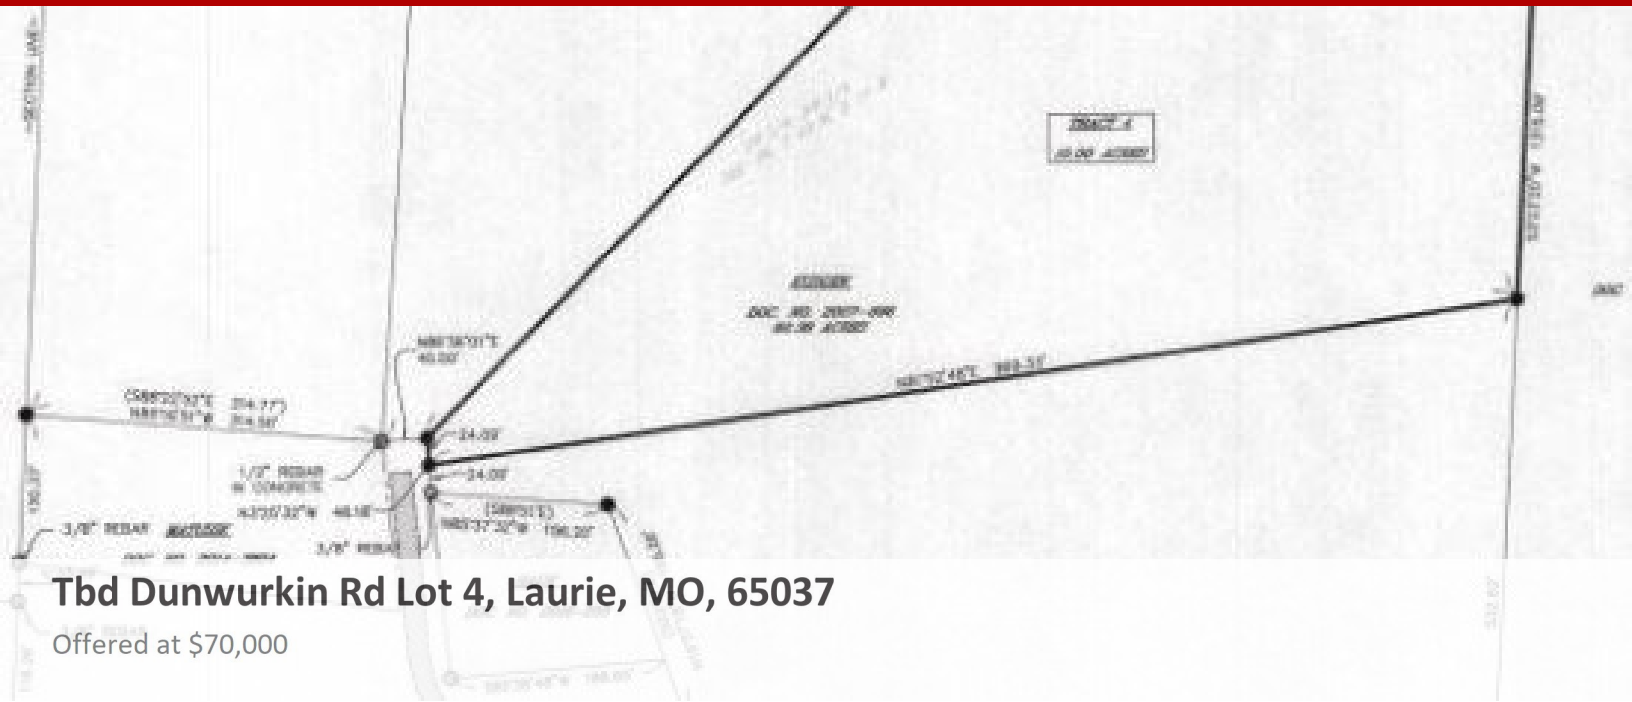

Land - Laurie, MO

Tbd Dunwurkin Rd Lot 4, Laurie, MO, 65037

Offered at \$70,000

Bring your plans, build your own home.
Property is subject to City of Laurie
restrictions. City water and sewer available.

0 Bedrooms
0 Bathrooms
Unknown sqft sqft
10 acre (lot size)
Built: Unknown year

<https://assist2sell.com/listing/tbd-dunwurkin-rd-lot-4-laurie-mo-65037/3yd-bdaormo-3549796>