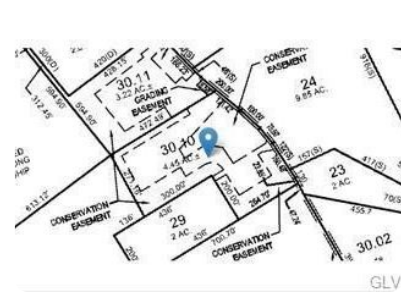

Residential - Lopatcong, NJ

RoweS Lane Lot 1 2, Lopatcong, NJ, 08865

Offered at \$225,000

TWO PREMIER BUILDING LOTS LOCATED IN LOPATCONG NJ. ONE LOT IS 4.46 ACRES THE OTHER IS 3.23 ACRES. THESE LOTS PROVIDE ACCESS TO ALL MAJOR HIGHWAYS AND ROUTES SUCH AS 22 ,78, 519 ETC. THYE ARE READY TO BUILD YOUR DREAM HOME ON WITH MULTIPLE ACREAGE TO PROVIDE SECLUSION AND PRIVACY. FANTASTIC OPPORTUNITY TO BUILD YOUR DREAM HOME. CALL TODAY TO MAKE ARRANGEMENTS TO VIEW OR FOR FURTHER DETAILS. THESE LOTS ARE BOTH BEING MARKETED @ 225K PER LOT

0 Bedrooms
0 Bathrooms
Unknown sqft sqft
4.46 acre (lot size)
Built: Unknown year

Scan above on mobile device
for directions to this listing

Assist2Sell
vip@assist2sell.com

Assist2Sell

All information deemed reliable but not guaranteed. If your property is currently listed this is not meant as a solicitation.
©2025 Assist2Sell.com - Licensed according to agreed upon terms and conditions. This listing is courtesy of Paranee Property Management LLC

<https://assist2sell.com/listing/rowes-lane-lot-1-2-lopatcong-nj-08865/3yd-lvarpa-676101>