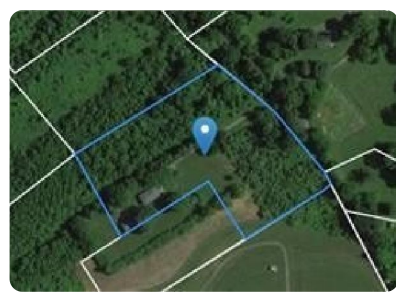

Residential - Lopatcong, NJ

RoweS Lane Lot 1 2, Lopatcong, NJ, 08865

Offered at \$225,000

TWO PREMIER BUILDING LOTS LOCATED IN LOPATCONG NJ. ONE LOT IS 4.46 ACRES THE OTHER IS 3.23 ACRES. THESE LOTS PROVIDE ACCESS TO ALL MAJOR HIGHWAYS AND ROUTES SUCH AS 22 ,78, 519 ETC. THYE ARE READY TO BUILD YOUR DREAM HOME ON WITH MULTIPLE ACREAGE TO PROVIDE SECLUSION AND PRIVACY. FANTASTIC OPPORTUNITY TO BUILD YOUR DREAM HOME. CALL TODAY TO MAKE ARRANGEMENTS TO VIEW OR FOR FURTHER DETAILS. THESE LOTS ARE BOTH BEING MARKETED @ 225K PER LOT

0 Bedrooms
0 Bathrooms
Unknown sqft sqft
4.46 acre (lot size)
Built: Unknown year

Scan above on mobile device
for directions to this listing

Assist2Sell
vip@assist2sell.com

Assist2Sell

All information deemed reliable but not guaranteed. If your property is currently listed this is not meant as a solicitation.
©2025 Assist2Sell.com - Licensed according to agreed upon terms and conditions. This listing is courtesy of Paranee Property Management LLC