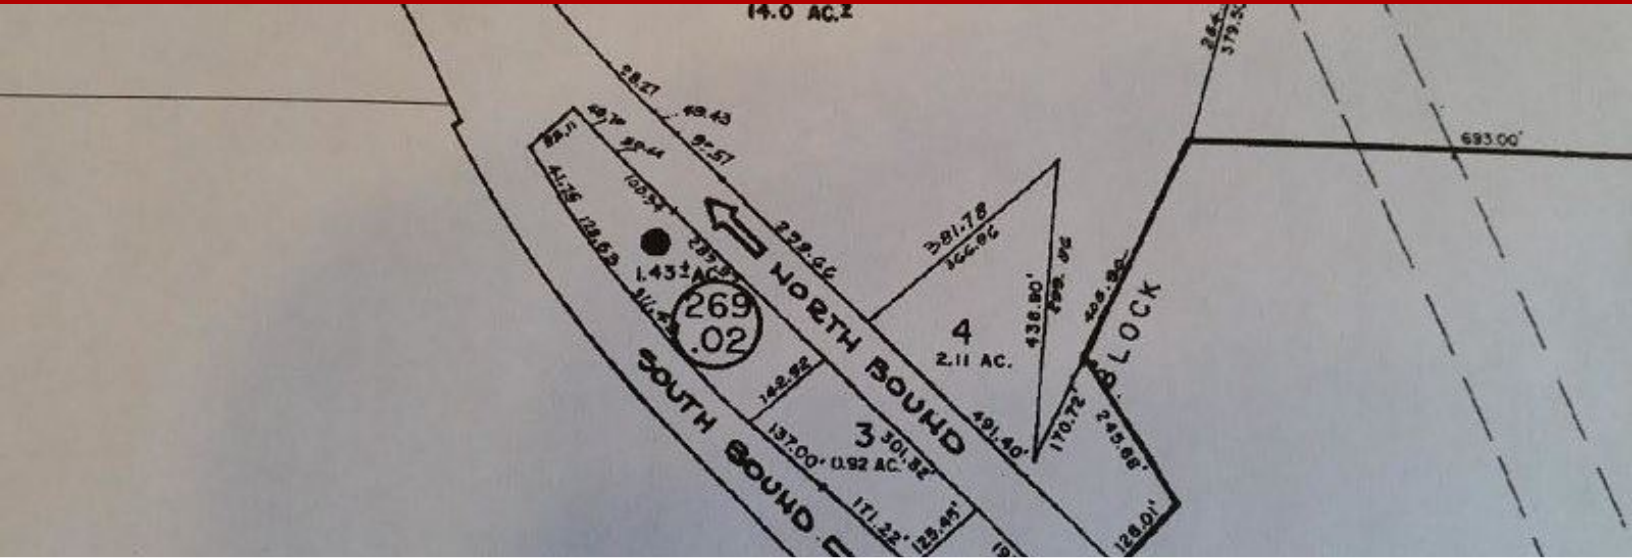

Lots and Land - Jefferson Twp., NJ

Route 15, Jefferson Twp, NJ, 07849

Offered at \$199,000

1.43 ACRES LOCATED ON ROUTE 15 NORTH AND SOUTH BOUND ACCESS

0 Bedrooms
0 Bathrooms
Unknown sqft sqft
1.43 acre (lot size)
Built: Unknown year

<https://assist2sell.com/listing/route-15-jefferson-twp-nj-07849/3yd-gsmlsnj-3519873>