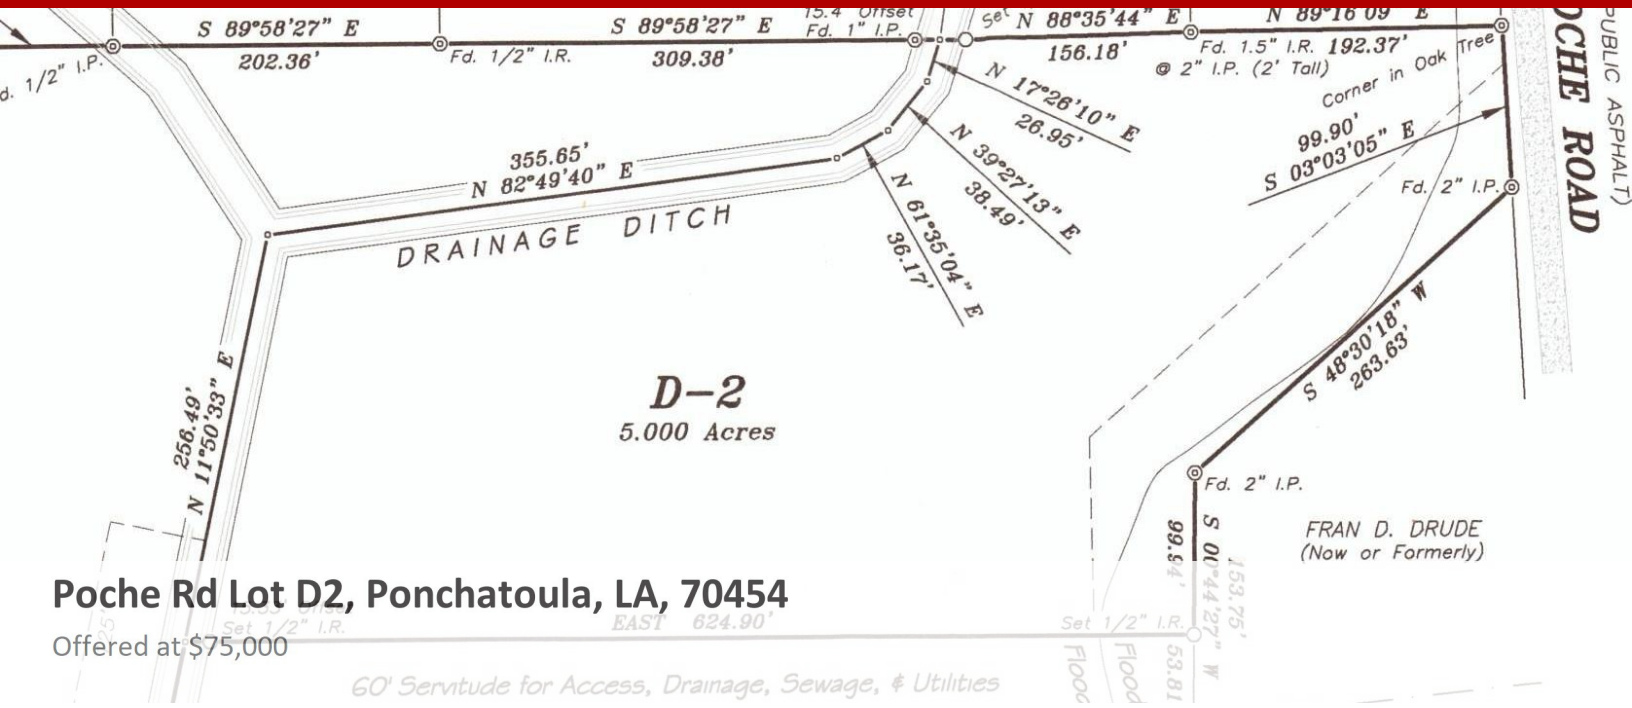

Residential - Ponchatoula, LA

Poche Rd Lot D2, Ponchatoula, LA, 70454

Offered at \$75,000

Come build your dream home on this secluded piece of property

0 Bedrooms
0 Bathrooms
0 sqft
Built: Unknown year

Assist2Sell

<https://assist2sell.com/listing/poche-rd-lot-d2-ponchatoula-la-70454/3yd-nexthome-190423>