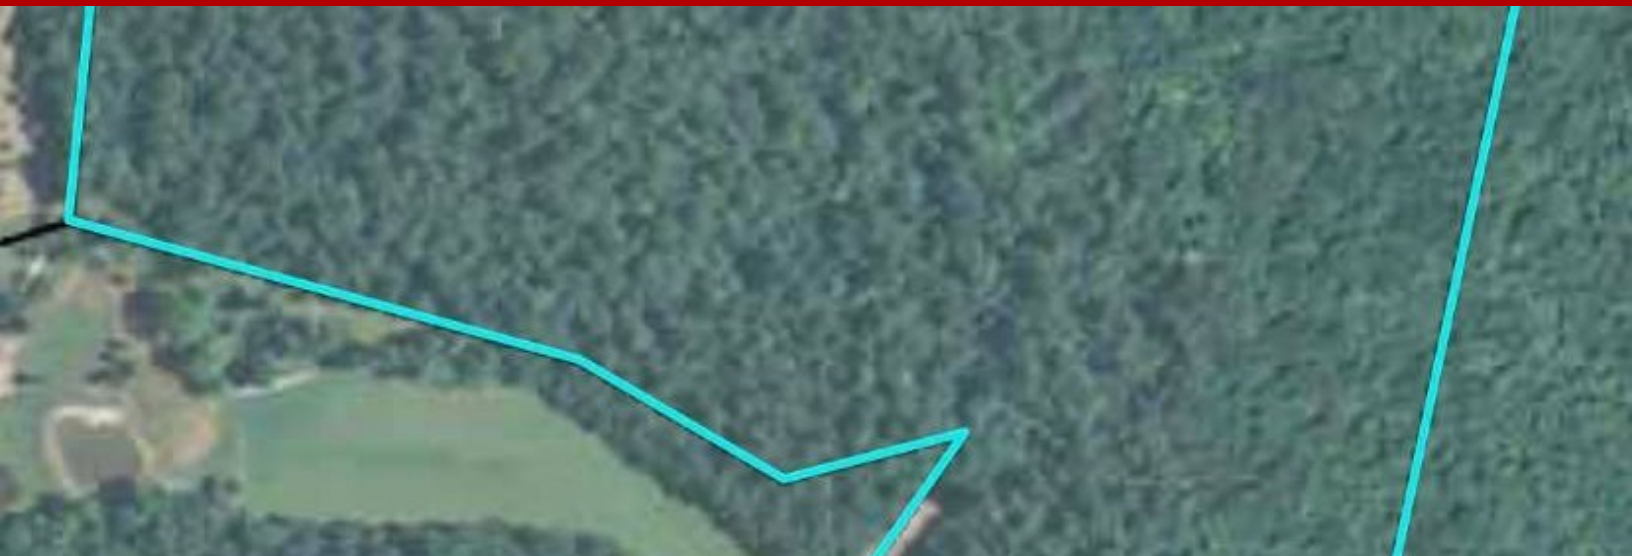

# Land - Liberty, KY

## PINE GROVE CHURCH ROAD, Liberty, KY, 42539

Offered at \$160,500

NOW AVAILABLE just in time for hunting season!!! Check out this 107+/- acres of woodland and timberland. Pick the perfect place to build your hideaway or hunting cabin. Located in central KY on the western side of Casey County. Great investment property. About 30 minutes to Green River Lake. 15-20 miles from Liberty and Campbellsville. This property is located just off Dug Hill between KY1859 (Chicken Gizzard Ridge) and KY 1742 (Dry Creek Road) in the old Merimac Road area. Great recreation property for camping and hunting near Liberty, Campbellsville and Lebanon. Located Photo for exhibit only and may not be accurate. CALL KAREN 606-706-1847

	0 Bedrooms
	0 Bathrooms
	0 sqft
	107 acre (lot size)
	Built: Unknown year

Scan above on mobile device  
for directions to this listing

Assist2Sell  
info@assist2sell.com

Assist  Sell.

All information deemed reliable but not guaranteed. If your property is currently listed this is not meant as a solicitation.  
©2019 Assist2Sell.com - Licensed according to agreed upon terms and conditions. This listing is courtesy of United Country Heavenly  
Hollow Real Estate