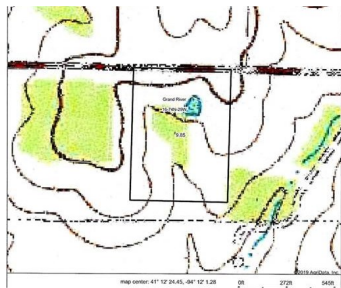

Cross Property - Macksburg, IA

Parcel Deer Run Highway, Macksburg, IA, 50155

Offered at \$87,500

Here is a great building site on a hard-surfaced road located just SW of the Macksburg city limits! You'll have timber, a small pond, some tillable acres and an ABUNDANCE of wildlife! Take a look and then give us a call!

 0 Bedrooms
 0 Bathrooms
 Unknown sqft sqft
 10 acre (lot size)
 Built: Unknown year

Scan above on mobile device for directions to this listing

Assist2Sell
info@assist2sell.com

Assist2Sell

All information deemed reliable but not guaranteed. If your property is currently listed this is not meant as a solicitation.
©2020 Assist2Sell.com - Licensed according to agreed upon terms and conditions. This listing is courtesy of Covered Bridge Realty, Inc.