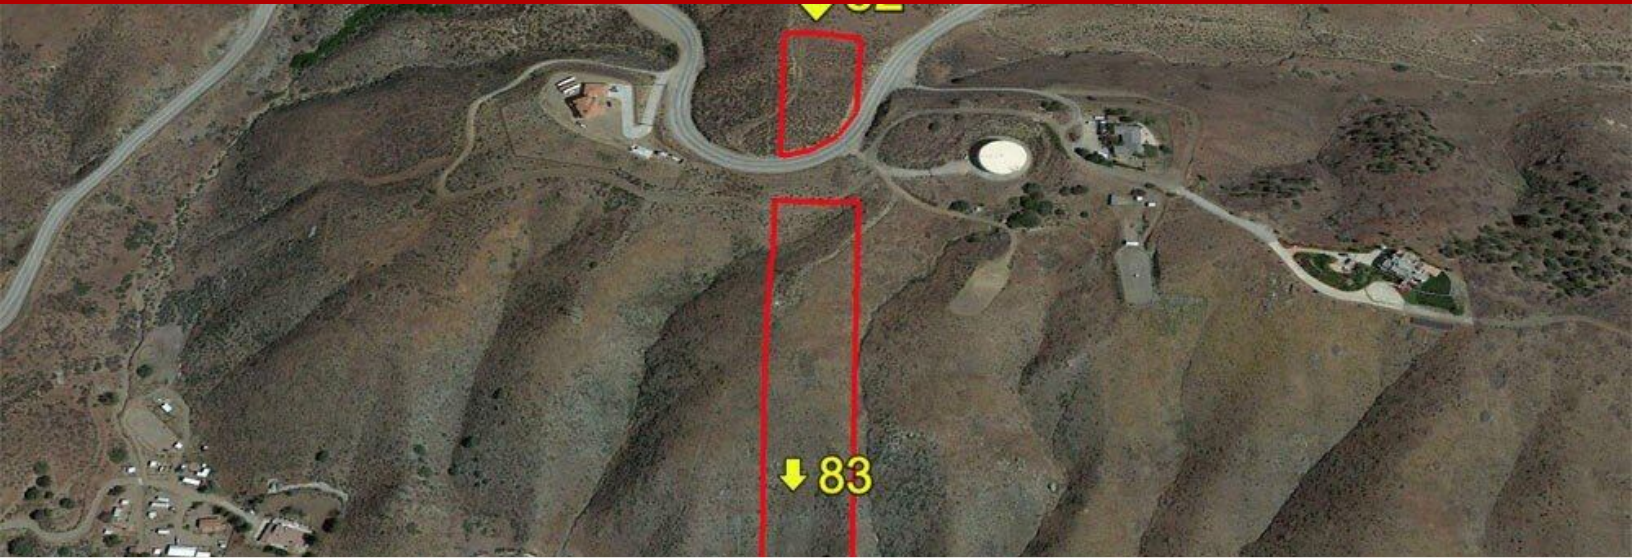

# D - Palmdale, CA

## On Top Of Godde Hill Rd, Palmdale, CA, 93551

Offered at \$60,000

Two view home sites located just west of Palmdale, on Godde Hill Rd over looking the entire Leona Valley. Cross street would be 65th St West. Parcel 82 on the north is 1.28 net acres; parcel 83 on the south is 3.22 net acres. For both parcels total acreage is 4.50. Three custom homes are already nearby in this area. All 3 homes are on well water. Elec power is on parcel 83. Seller will not break them up and sell separately. The best of west Palmdale shopping is only 15 minutes away and the Fwy 14 just 12 minutes. Breathtaking views.....All cash. Buyer and buyer's agent to verify all information provided herein by listing broker.

<https://assist2sell.com/listing/on-top-of-godde-hill-rd-palmdale-ca-93551/3yd-gavarca-22003253>