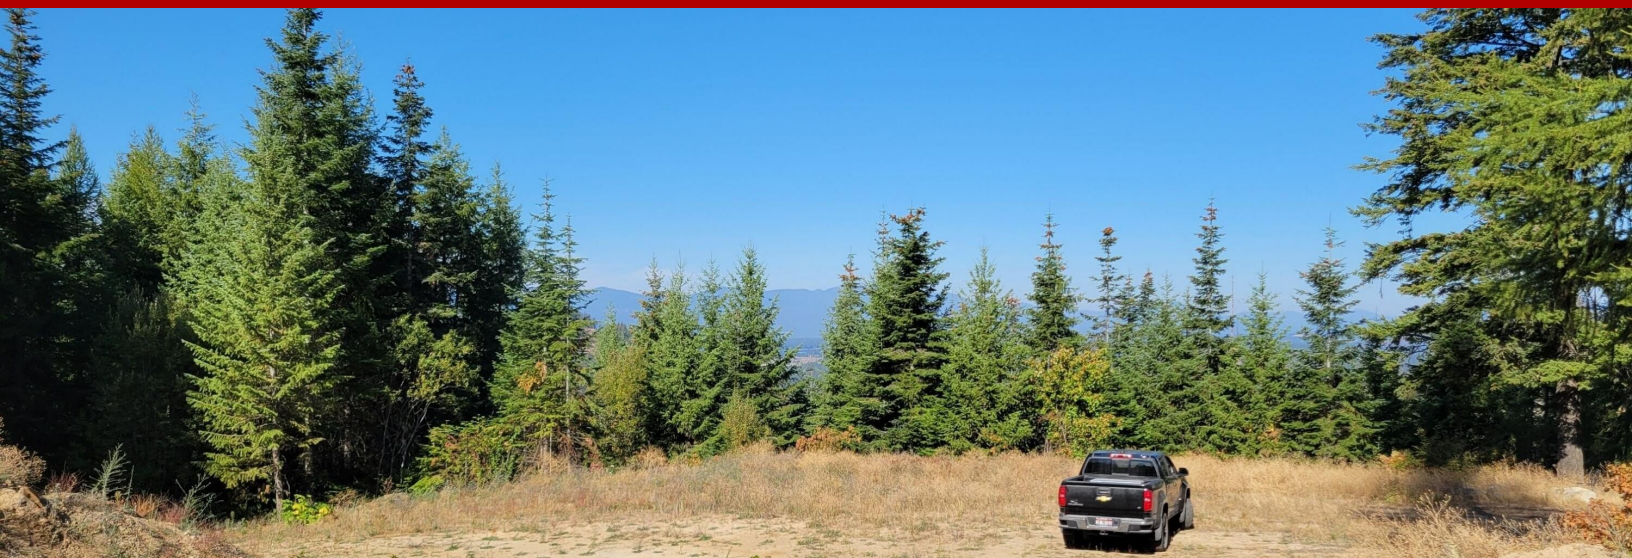

## Nna Virginia Ln, Newport, WA, 99156

Offered at \$165,000

Come take a look at this 9+ acre parcel. The views are incredible. You can see for long distances. A daylight basement was dug out. Come and finish it to your liking or start a new home. Plenty of privacy your off the beaten path. Yet close to town. Power is close.