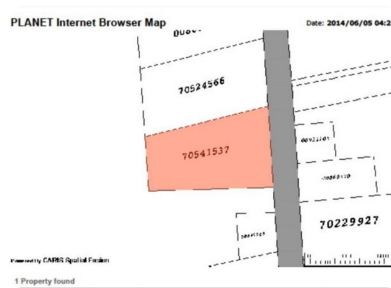

Great Building Lot

Lot Rte 134, Shediac Cape, NB, E4P 3G4

Offered at \$49,900

MLS#M105664 - Building Lot For Sale! 1.3 Acres in the Shediac Cape Area. 210 Road frontage x 320 x 140 x 320 (Approx). Minutes from the Sobeys, Canadian Tire in Shediac and the beach. Well and Septic is required for this lot. Call anytime for questions or additional information.

 0 Bedrooms
 0 Bathrooms
 Unknown sqft sqft
 1.3 acre (lot size)
 Built: Unknown year

Scan above on mobile device
for directions to this listing

Assist2Sell Hub City Realty
Ricky Cormier
(506) 859-7779
r.cormier@assist2sell.com