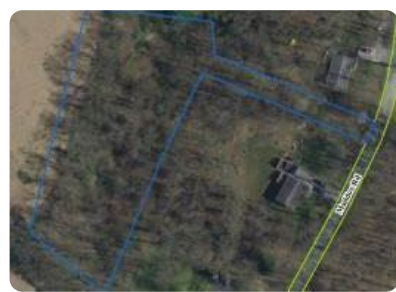

Scan above on mobile device
for directions to this listing

Assist2Sell Keystone Buyers and Sellers Realty
(717) 840-8424
ron@assist2sell.com

Assist2Sell

All information deemed reliable but not guaranteed. If your property is currently listed this is not meant as a solicitation.
©2025 Assist2Sell.com - Licensed according to agreed upon terms and conditions. This listing is courtesy of Monument Sotheby's International Realty

<https://assist2sell.com/listing/lot-68-maddox-road-stewartstown-pa-17363/3yd-trendpa-payk2020928>