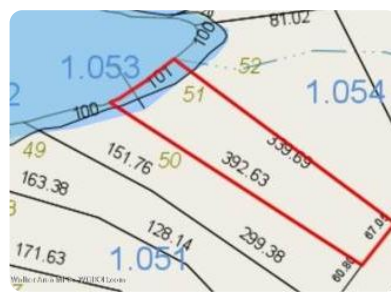

# Land - Arley, AL

**Lot 51 Osprey Ave, Arley, AL, 35540**

Offered at \$119,900

**SMITH LAKE/ARLEY, Great building lot,  
Gentle slope, wooded, close to amenities,  
emerald green water! Call Today.**

0 Bedrooms
0 Bathrooms
Unknown sqft sqft
Built: Unknown year