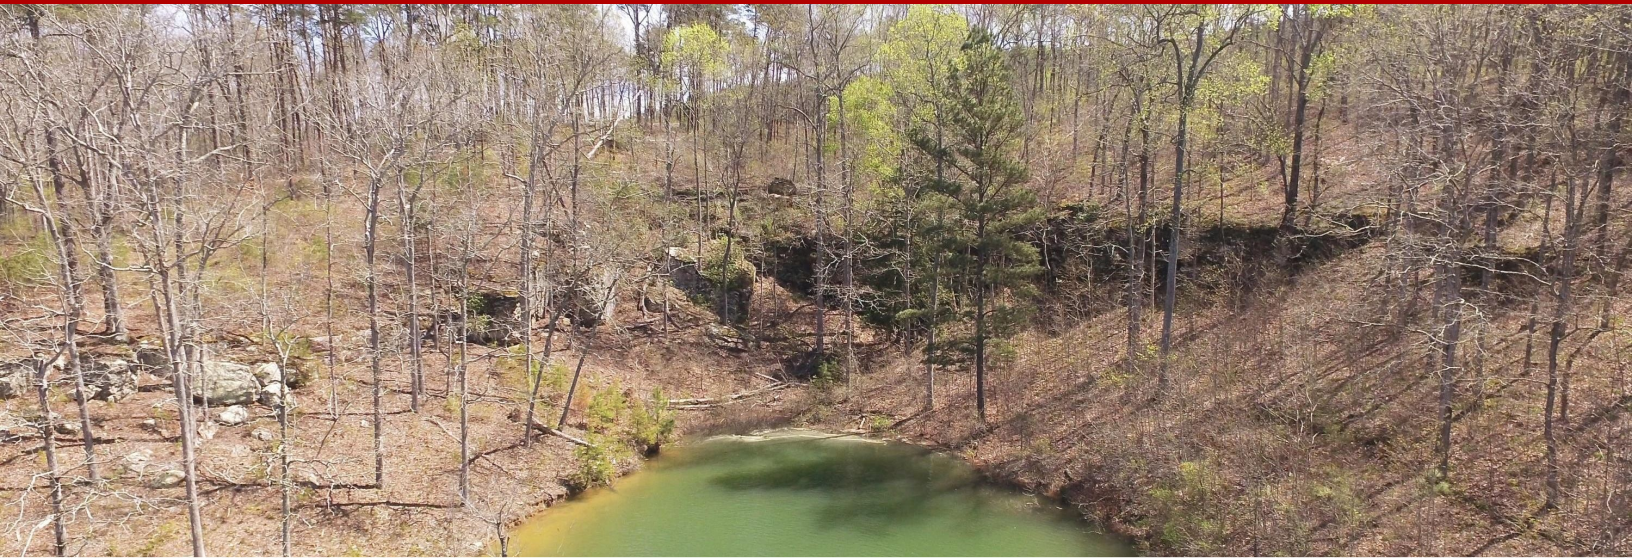

Land - Arley, AL

Lot 41 Osprey Ave, Arley, AL, 35540

Offered at \$125,900

**SMITH LAKE/ARLEY, Great building lot,
Gentle slope, wooded, close to amenities,
emerald green water! Call Today.**

0 Bedrooms

0 Bathrooms