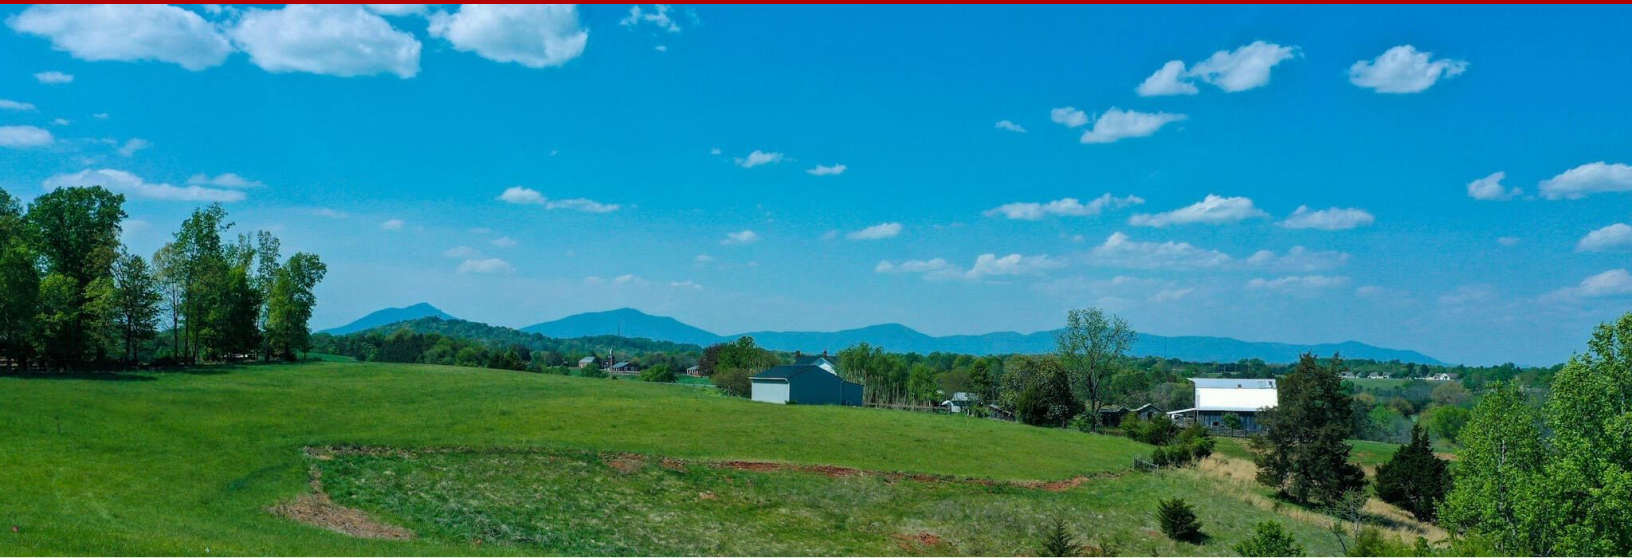

# Residential - Single Family - Bedford, VA

## Lot 3 Virginia Byway, Bedford, VA, 24523

Offered at \$59,900

Beautiful Mountain View 1.87 acre lots within 3 miles of city limits. Perfect location to build your dream home and only minutes to hospital, restaurants, library, and Walmart.