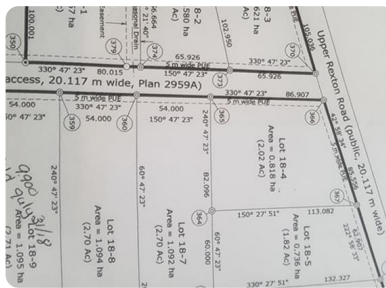

Water Access

Lot 186 Upper Rexton Rd, Upper Rexton, NB, E4W 1M5

Offered at \$12,900

MLS#M14213 - Treed lot, 2 Private excess to water, area to Launch your boat, Great for Boating, Seadoo or just Relaxing, Assessment & Taxes are for the full parcel before surveying. This parcel of land is a Tentative Survey and will be registered upon a Firm deal, Excess to Hydro, Lot is located on THE MAIN ROAD, before you turn into Nevers Rd, don't delay excellent are to Retire, Minute walk to the Gorgeous Richibucto River.

	0 Bedrooms
	0 Bathrooms
	Unknown sqft sqft
	2.1 acre (lot size)
	Built: Unknown year

Scan above on mobile device
for directions to this listing

Assist2Sell Hub City Realty
Darlene Irvine
(506) 859-7779
darlenes@assist2sell.com