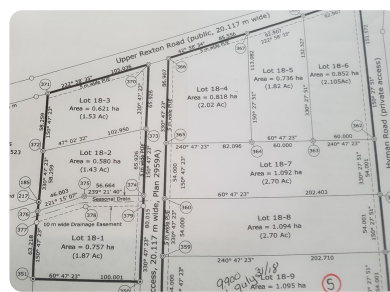

Water Access

Lot 185 Upper Rexton Rd, Upper Rexton, NB, E4W 1M5

Offered at \$12,900

MLS#M14211 - Treed lot, 2 Private excess to water, area to Launch your boat, Great for Boating, Seadoo or just Relaxing, Assessment & Taxes are for the full parcel before surveying. This parcel of land is a Tentative Survey and will be registered upon a Firm deal, Excess to Hydro. Lot is located on THE MAIN ROAD, before you turn into Nevers Rd, don't delay excellent area to Retire, Minute walk to the Gorgeous Richibucto River.

 0 Bedrooms
 0 Bathrooms
 Unknown sqft sqft
 1.82 acre (lot size)
 Built: Unknown year

Scan above on mobile device
for directions to this listing

Assist2Sell Hub City Realty
Darlene Irvine
(506) 859-7779
darlenes@assist2sell.com

<https://assist2sell.com/listing/lot-185-upper-rexton-rd-upper-rexton-nb-e4w-1m5/3yd-a2sell-341533>