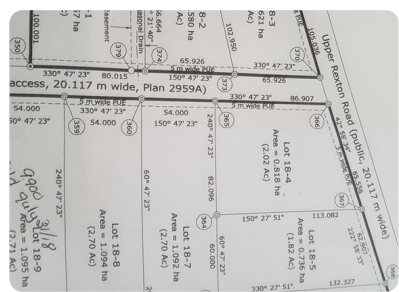

Lot 184 Upper Rexton Rd, Upper Rexton, NB, E4W 1M5

Offered at \$14,900

MLS#M14210 - Treed lot, 2 Private excess to water, area to Launch your boat, Great for Boating, Seadoo or just Relaxing, Assessment & Taxes are for the full parcel before surveying. This parcel of land is a Tentative Survey and will be registered upon a Firm deal, Excess to Hydro, Lot is located on your Left hand side when you turn into Nevers Rd, don't delay excellent area to Retire, Minute walk to the Gorgeous Richibucto River.

	0 Bedrooms
	0 Bathrooms
	Unknown sqft sqft
	2.02 acre (lot size)
	Built: Unknown year

Scan above on mobile device for directions to this listing

Assist2Sell Hub City Realty
Darlene Irvine
(506) 859-7779
darlenes@assist2sell.com