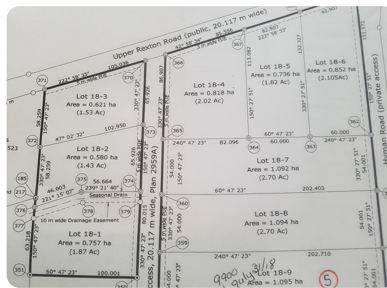

Treed Lot

Lot 183 Upper Rexton Rd, Upper Rexton, NB, E4W 1M5

Offered at \$12,900

MLS#M14208 - Treed lot, 2 Private excess to water, area to Launch your boat. Great for Boating, Seadoo or just Relaxing, Assessment & Taxes are for the full parcel before surveying. This parcel of land is a Tentative Survey and will be registered upon a Firm deal, Excess to Hydro, Lot is located on your Right hand side when you turn into Nevers Rd, don't delay excellent area to Retire, Minute walk to the Gorgeous Richibucto River.

	0 Bedrooms
	0 Bathrooms
	Unknown sqft sqft
	1.53 acre (lot size)
	Built: Unknown year

Scan above on mobile device
for directions to this listing

Assist2Sell Hub City Realty
Darlene Irvine
(506) 859-7779
darlenes@assist2sell.com