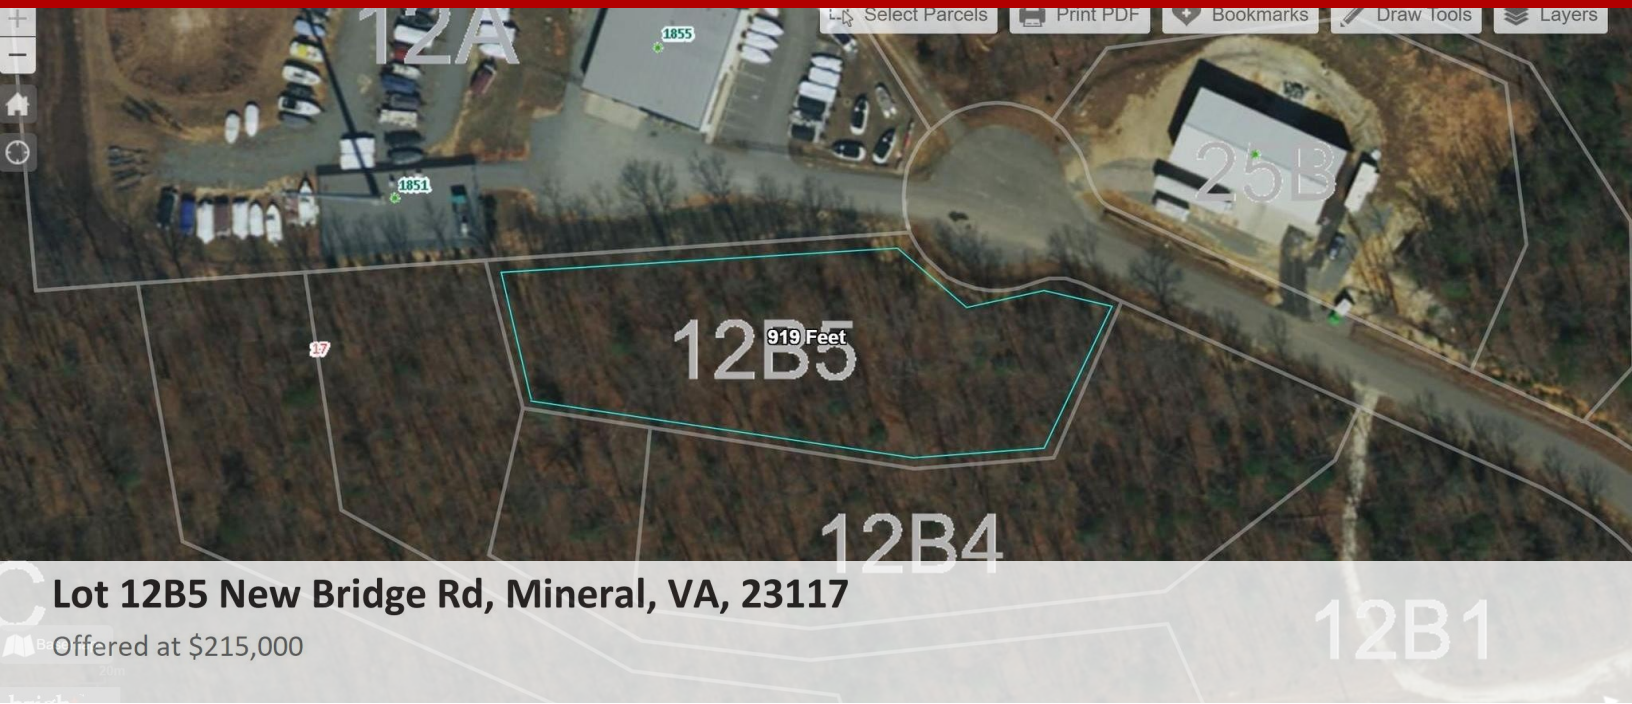

## Lot 12B5 New Bridge Rd, Mineral, VA, 23117

Offered at \$215,000

Come check out this commercial land listing. This is a 1 acre lot in an area of Lake Anna that is growing super fast. A very highly desirable lot, due to its location. Lake Anna is growing fast, so come check this out and get in early. Perfect place for almost any business, close to everything around the lake, easily accessible, to you and any customer base you plan to bring. Your business will be visible from Route 208, the main road through Lake Anna and from the Food Lion shopping center.

0 Bedrooms
0 Bathrooms
Unknown sqft sqft
1.02 acre (lot size)
Built: Unknown year

Scan above on mobile device for directions to this listing

Assist2Sell Sellers & Buyers Realty  
(540) 288-9880  
Denise@assist2sell.com