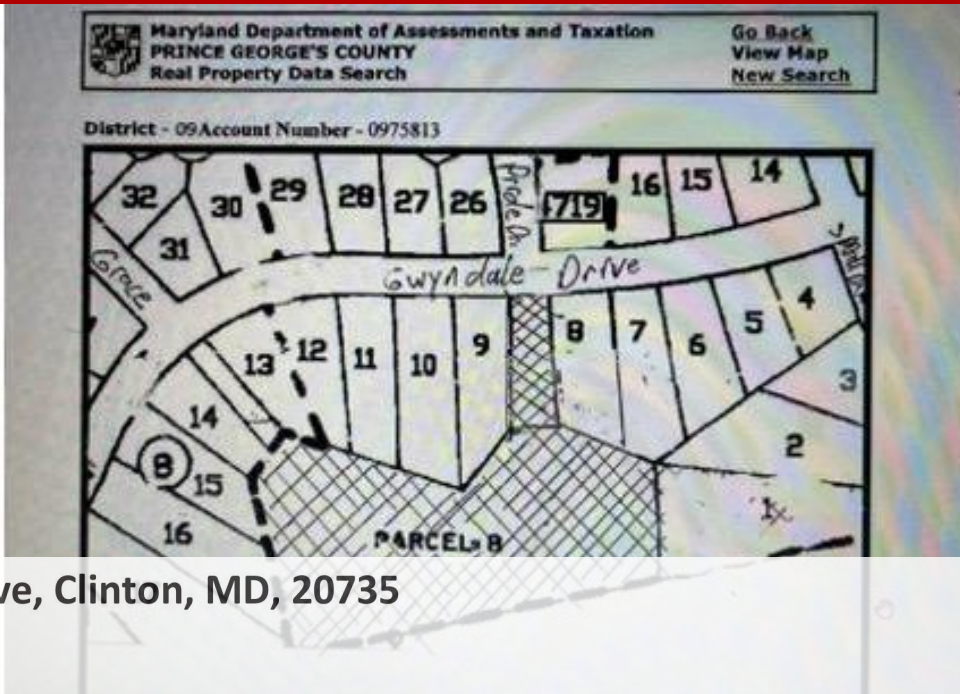

Vacant land - CLINTON, MD

Gwynndale Drive, Clinton, MD, 20735

Offered at \$185,000

2.9 acres of land for sale in Clinton. Engineering feasibility study will be available soon. Check with your agent.

0 Bedrooms
0 Bathrooms
Unknown sqft sqft
2.9 acre (lot size)
Built: Unknown year