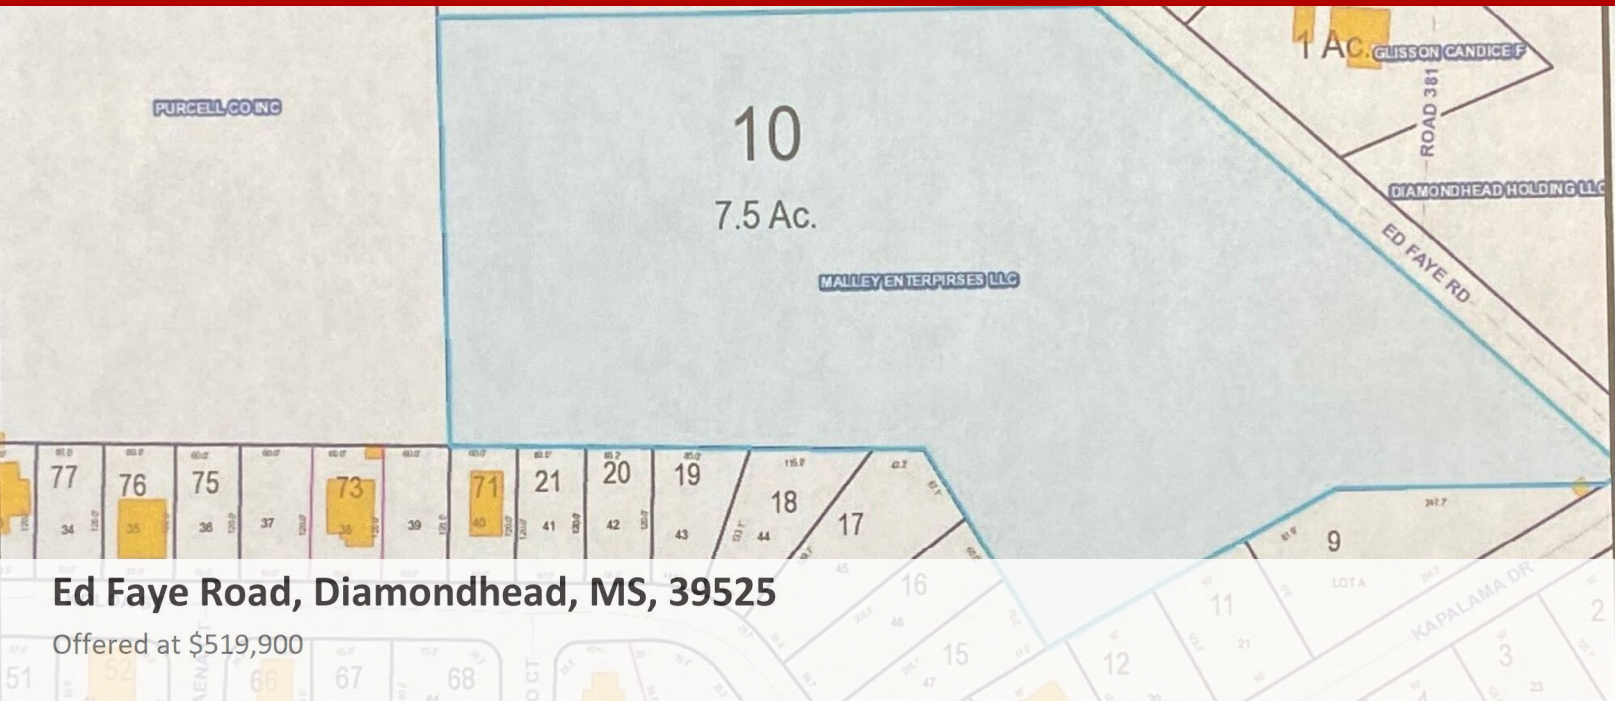

Acreage (10 acres or less) - Diamondhead, MS

Ed Faye Road, Diamondhead, MS, 39525

Offered at \$519,900

7.2 Rolling acres with lots of hardwoods. Part of the property is located within the city limits of Diamondhead and Water and Sewer district, and part is not. Lots of possibilities for development. Owner/Agent.

0 Bedrooms
0 Bathrooms
Unknown sqft sqft
7.2 acre (lot size)
Built: Unknown year

Assist2Sell

No other photos Available

Assist2Sell

No other photos Available

Assist2Sell

No other photos Available

Assist2Sell