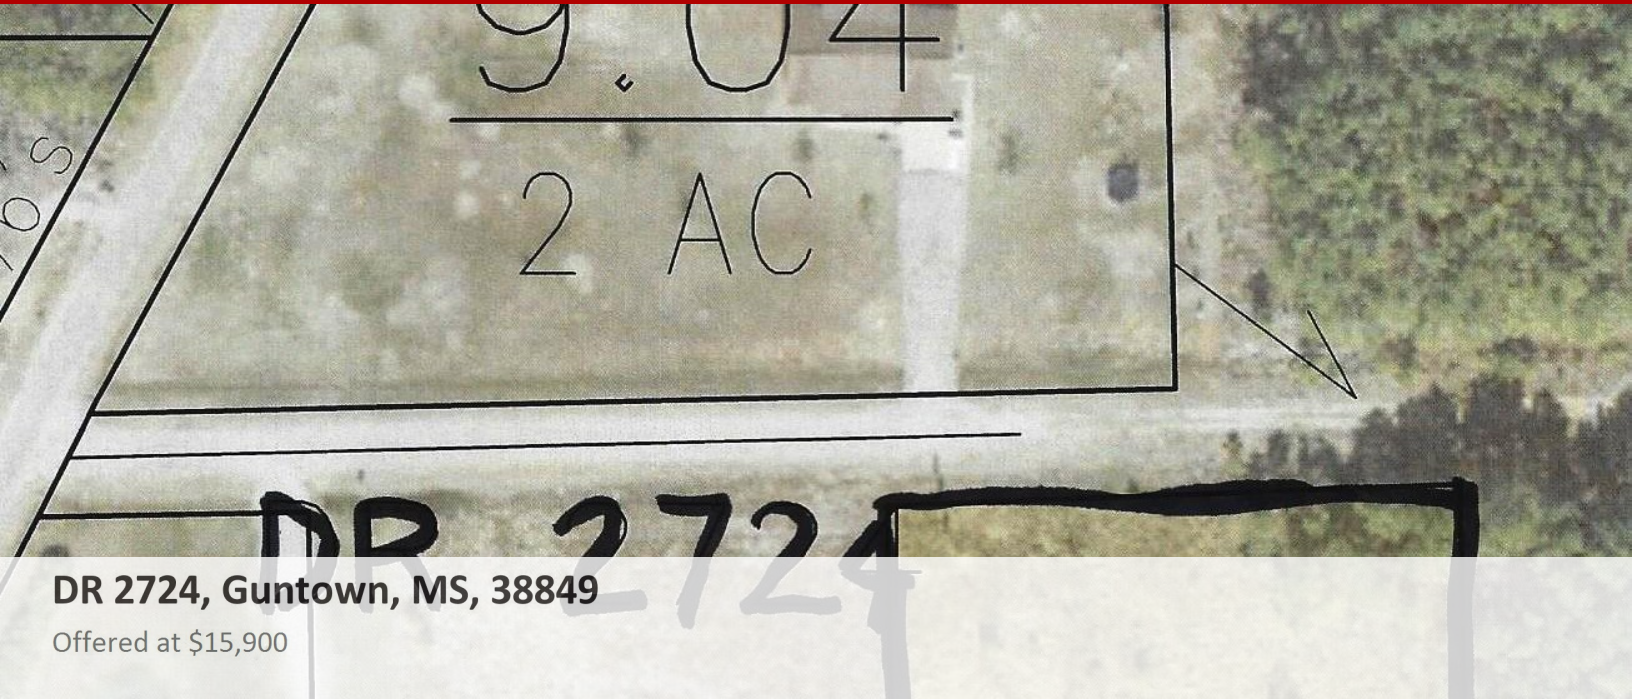

Lot/Land - Guntown, MS

DR 2724, Guntown, MS, 38849

Offered at \$15,900

2 acres, Saltillo School District, Priced To Sell!! Difficult to find 2 acres priced to sell in Saltillo School District. Build your dream home on this piece of property located just off Hwy 348. Survey on file in listing office.

 0 Bedrooms
 0 Bathrooms
 Unknown sqft sqft
 2 acre (lot size)
 Built: Unknown year

Scan above on mobile device
for directions to this listing

Assist2Sell
info@assist2sell.com

Assist  Sell.

All information deemed reliable but not guaranteed. If your property is currently listed this is not meant as a solicitation.
©2019 Assist2Sell.com - Licensed according to agreed upon terms and conditions. This listing is courtesy of Coldwell Banker Southern Real Estate