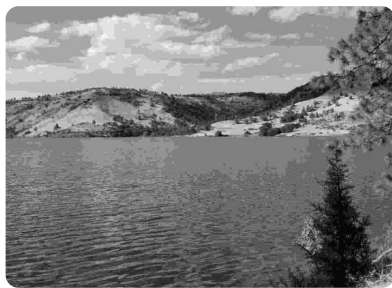

LOT - Montague, CA

blk 3 Lot 1 Ager Beswick Road, Montague, CA, 96064

Offered at $12,000

LAKEFRONT PROPERTY, Build your dream home or cabin for fishing in this remote and yet close to the city of Yreka. Enjoy the beautiful view of the lake rom this property. Note: This information is deemed reliable but is not guaranteed and should be independent verified.

	0 Bedrooms
	0 Bathrooms
	Unknown sqft sqft
	1.6 acre (lot size)
	Built: Unknown year

Scan above on mobile device
for directions to this listing

Assist2Sell
info@assist2sell.com

Assist Sell.

All information deemed reliable but not guaranteed. If your property is currently listed this is not meant as a solicitation.

©2019 Assist2Sell.com - Licensed according to agreed upon terms and conditions. This listing is courtesy of Siskiyou Premier Realty

<https://assist2sell.com/listing/blk-3-lot-1-ager-beswick-road-montague-ca-96064/3yd-sarca-113883>