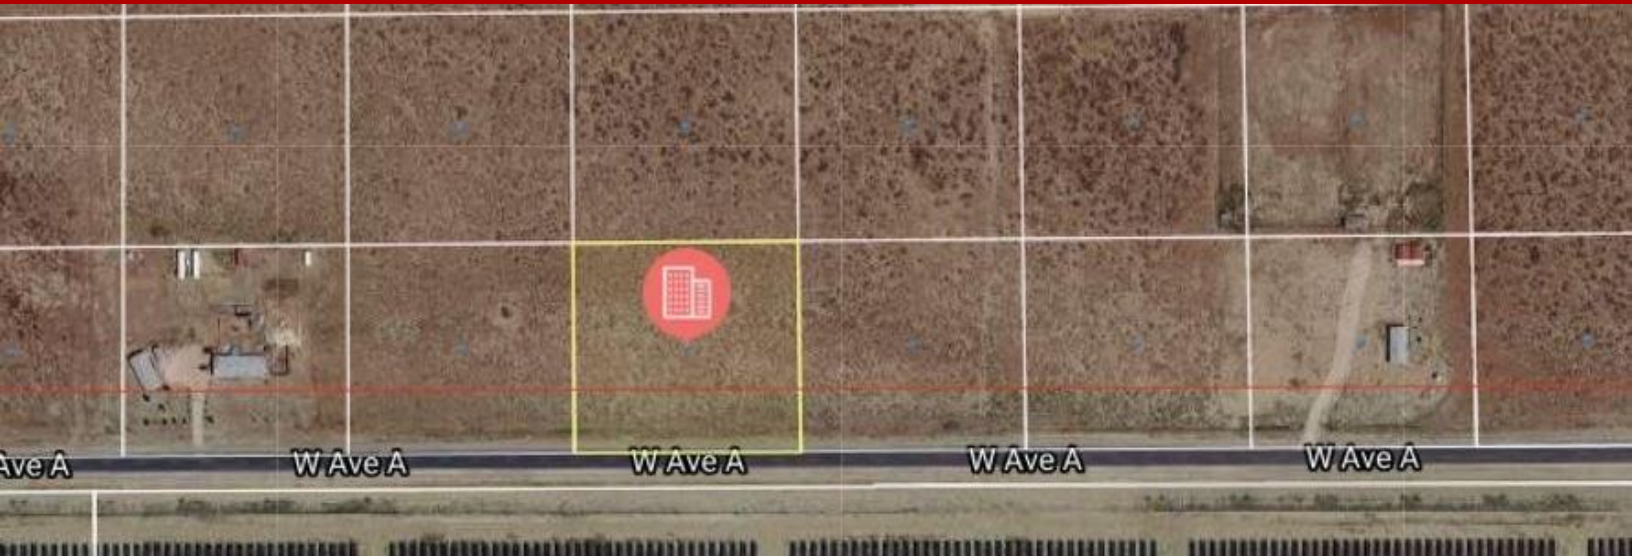

# D - Rosamond, CA

**Avenue A, Rosamond, CA, 93560**

Offered at \$35,000

Great Investment parcel on the West side near existing Solar Fields. Parcel can be purchased separately or with 41 & 43.

0 Bedrooms
0 Bathrooms
Unknown sqft sqft
Built: Unknown year

<https://assist2sell.com/listing/avenue-a-rosamond-ca-93560/3yd-gavarca-21011391>