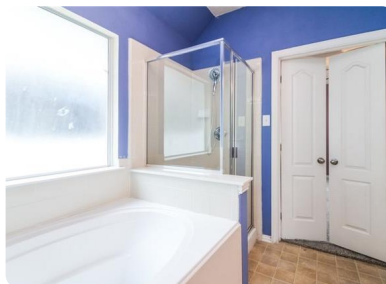

Scan above on mobile device
for directions to this listing

Assist2Sell
info@assist2sell.com

Assist Sell.

All information deemed reliable but not guaranteed. If your property is currently listed this is not meant as a solicitation.
©2019 Assist2Sell.com - Licensed according to agreed upon terms and conditions. This listing is courtesy of Opendoor

<https://assist2sell.com/listing/9901-concord-drive-providence-village-tx-76227/3yd-ntreis-14113866>