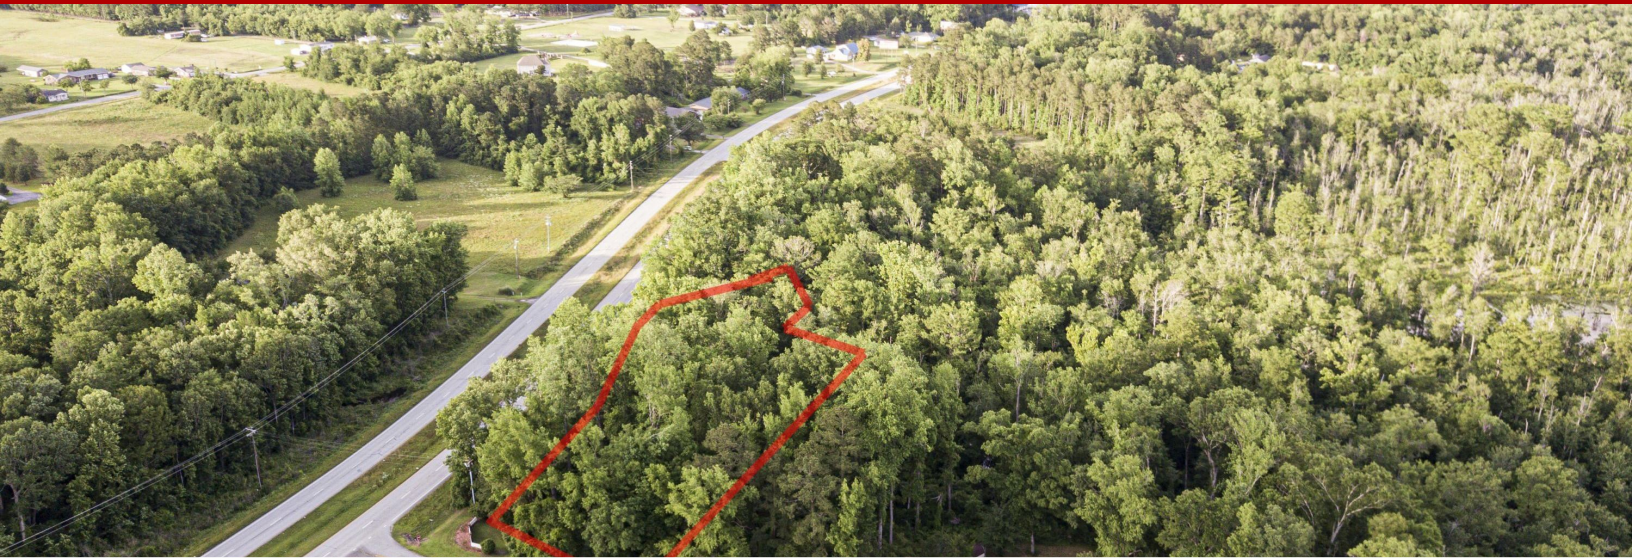

# Residential Land - New Bern, NC

**99 Norbury Drive, New Bern, NC, 28562**

Offered at \$33,000

Build your dream home on this lot for sale convenient to everything New Bern has to offer! Enjoy having 1.46 acres full of potential. Only minutes from local restaurants, shopping and Historic Downtown New Bern. In close proximity to Camp Lejune, MCAS Cherry Point and North Carolina's Crystal Coast beaches. Call us today for your private showing!