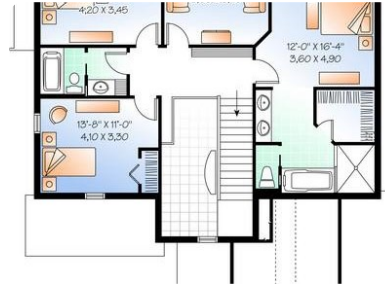

# Detached - GALESVILLE, MD

**950 W BENNING ROAD, GALESVILLE, MD, 20765**

Offered at \$650,000

**\$25K PRICE REDUCTION! \*\*NEW WATERFRONT CONSTRUCTION\*\*** Build the home of your dreams on this 3/4 acre lot in Galesville! Up to 4,000 sq. ft.. Ready to build - grading permit in hand. Basement optional. Caruso Homes can build, listing agent can recommend a builder, or use builder of your choice. Contact Listing Agent for more information.

	4 Bedrooms
	4 Bathrooms
	0 sqft
	0.76 acre (lot size)
	Built: Unknown year

Scan above on mobile device for directions to this listing

Assist2Sell  
info@assist2sell.com

Assist2Sell

All information deemed reliable but not guaranteed. If your property is currently listed this is not meant as a solicitation.  
©2020 Assist2Sell.com - Licensed according to agreed upon terms and conditions. This listing is courtesy of The Curtis Real Estate Company