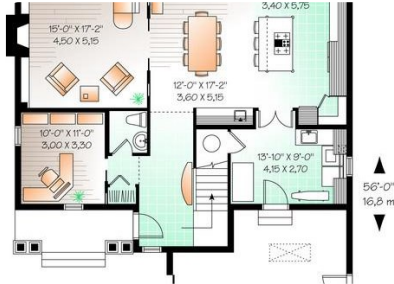

# Detached - GALESVILLE, MD

**950 W BENNING ROAD, GALESVILLE, MD, 20765**

Offered at \$650,000

**\$25K PRICE REDUCTION! \*\*NEW WATERFRONT CONSTRUCTION\*\*** Build the home of your dreams on this 3/4 acre lot in Galesville! Up to 4,000 sq. ft.. Ready to build - grading permit in hand. Basement optional. Caruso Homes can build, listing agent can recommend a builder, or use builder of your choice. Contact Listing Agent for more information.

	4 Bedrooms
	4 Bathrooms
	0 sqft
	0.76 acre (lot size)
	Built: Unknown year

Scan above on mobile device for directions to this listing

Assist2Sell  
info@assist2sell.com

Assist2Sell

All information deemed reliable but not guaranteed. If your property is currently listed this is not meant as a solicitation.  
©2020 Assist2Sell.com - Licensed according to agreed upon terms and conditions. This listing is courtesy of The Curtis Real Estate Company