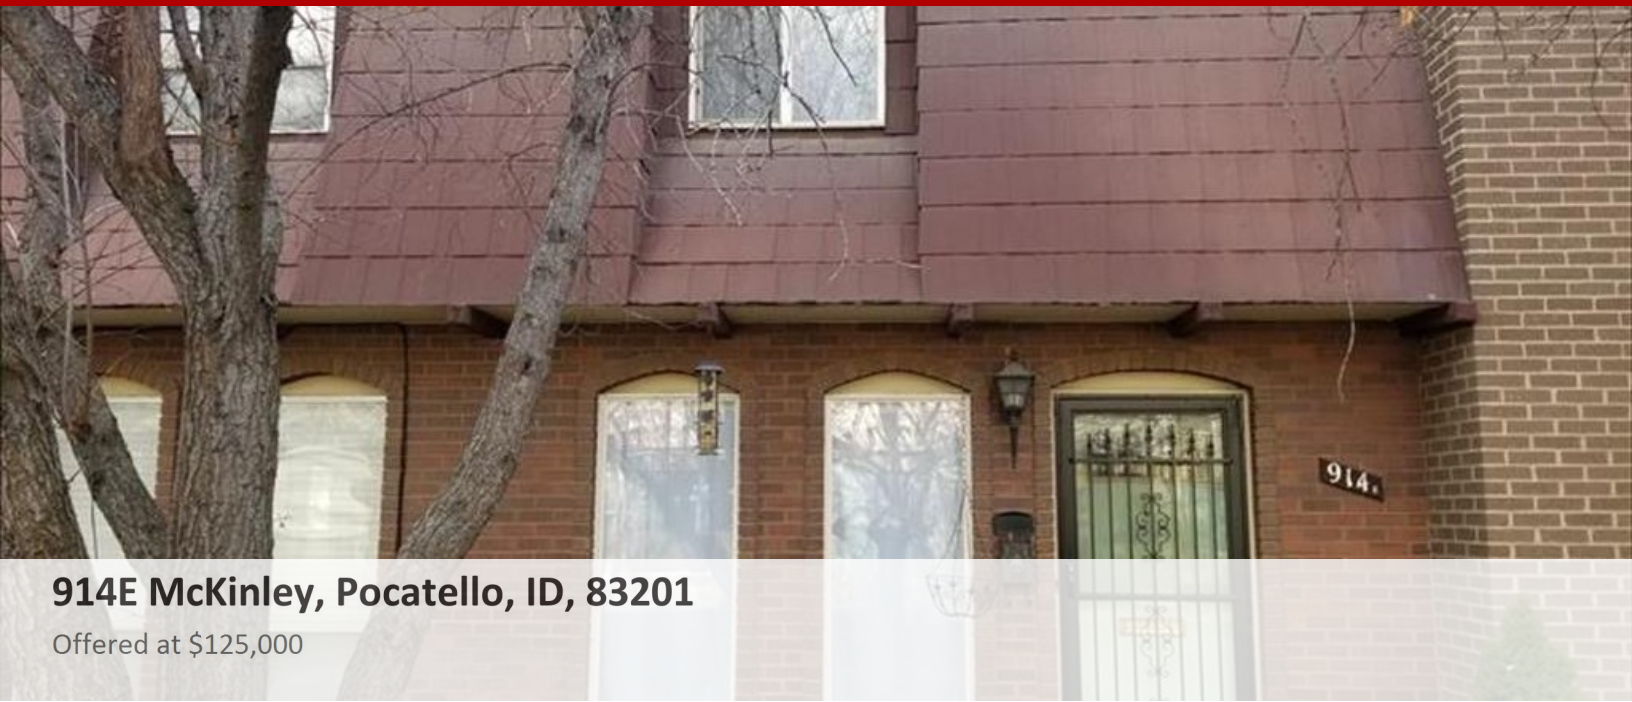

## 914E McKinley, Pocatello, ID, 83201

Offered at \$125,000

Easy Living! Well maintained centrally located Pocatello Condo/Townhome. Enjoy a very private courtyard feel out front with established trees and landscape, as well as a covered carport area complete with two stalls, and private covered patio on the backside of the property. No need to worry about exterior maintenance, lawn care, or snow removal either, as these are all provided by the HOA. Another great benefit of this unit is that it is located in the center unit, adding to the quiet secluded feel.

 2 Bedrooms
 2 Bathrooms
 1,040 sqft
 Built: 1976

Scan above on mobile device  
for directions to this listing

Assist2Sell Southeast Idaho Realty  
Bobby Garvin  
(208) 232-7355  
Bobby@southeastidahorealty.com