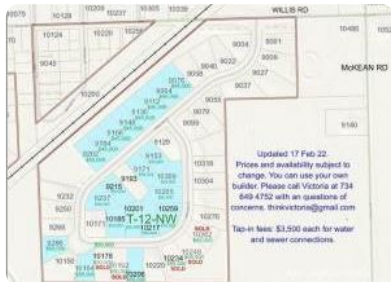

# Lots & Land - Willis, MI

**9130 Potterville Drive, Willis, MI, 48191**

Offered at \$45,000

Exceptional one half acre lots for sale in the Augusta Commons site condo development in Augusta Township. Underground utilities already in place: electric, gas, public water and public sewer. Low Augusta Township taxes. Easy access to I-94. Minutes away from Detroit Metropolitan airport, Ann Arbor, Canton, & Detroit. Build your dream home.

0 Bedrooms

0 Bathrooms

Unknown sqft sqft

0.5 acre (lot size)

Built: Unknown year

Scan above on mobile device  
for directions to this listing

Assist2Sell  
vip@assist2sell.com

Assist2Sell.