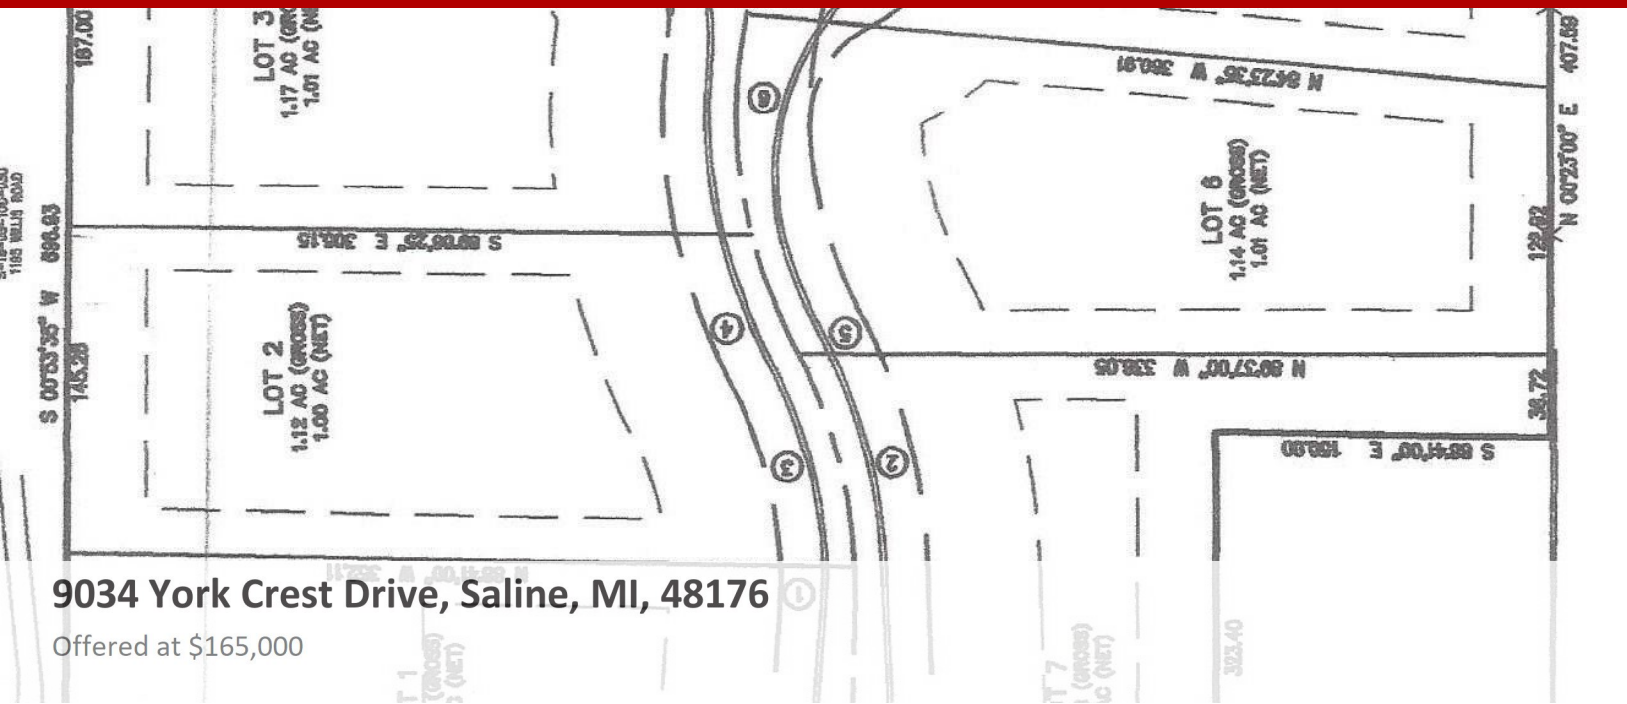

Lots & Land - Saline, MI

9034 York Crest Drive, Saline, MI, 48176

Offered at \$165,000

One of the few 1 acre lots in Saline where you can use your own builder to build your dream home. Beautiful new Saline subdivision (7 lots) in area of prestigious homes. Low York Twp taxes. Peaceful, country setting. Paved public road. Minutes to downtown Saline, expressways and Ann Arbor for dining and shopping. Realtor is owner. Award winning Saline Schools! Use your own builder or we can provide list of area builders. Realtor is owner. Country living at its best!

0 Bedrooms
0 Bathrooms
Unknown sqft sqft
1.14 acre (lot size)
Built: Unknown year

Assist2Sell

No other photos Available

Assist2Sell

No other photos Available

Assist2Sell

No other photos Available

Assist2Sell

<https://assist2sell.com/listing/9034-york-crest-drive-saline-mi-48176/3yd-aaabormi-3279015>