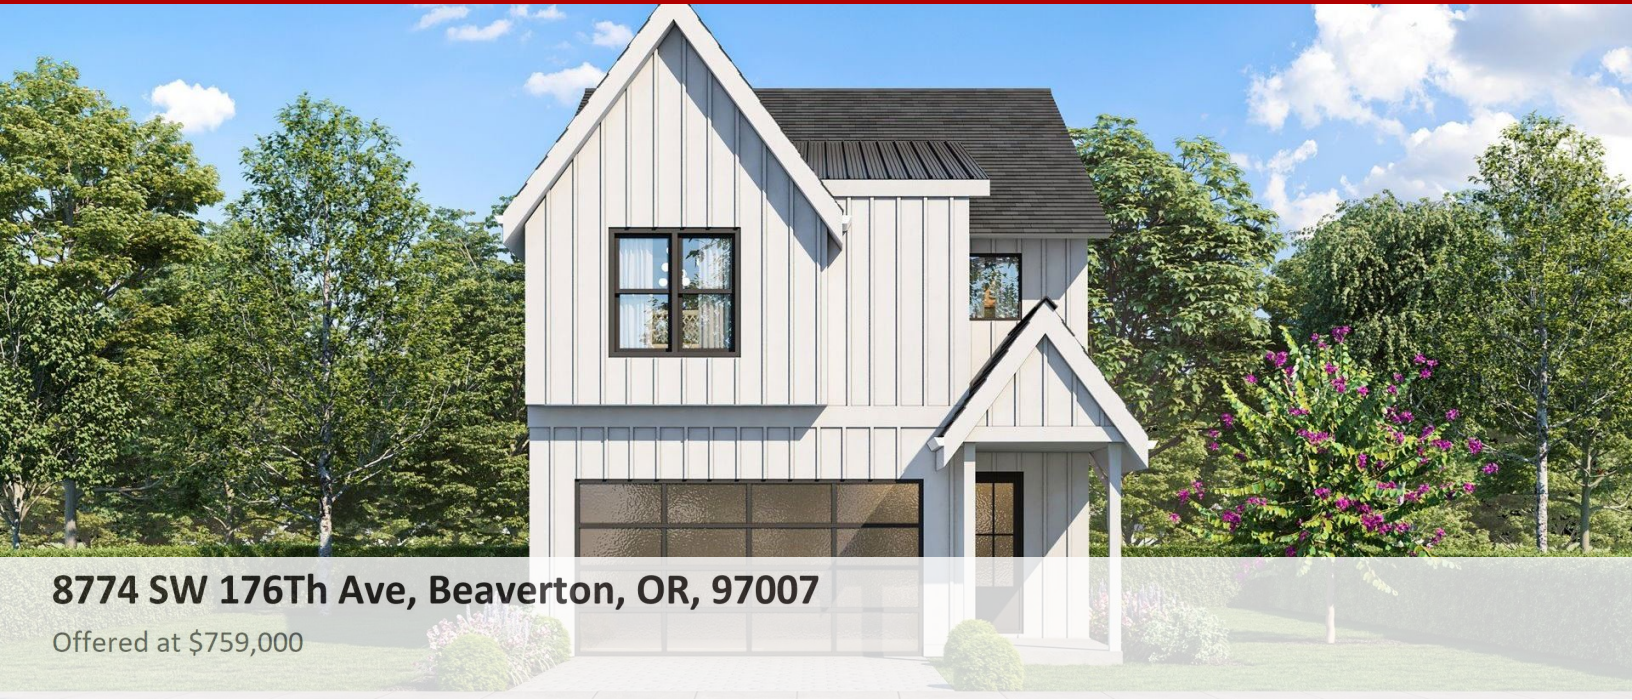

Stories2, Farmhouse, SingleFamilyResidence - Beaverton, OR

8774 SW 176Th Ave, Beaverton, OR, 97007

Offered at \$759,000

Welcome to Serenity View Estates, a new community in the heart of Cooper Mountain! Modern farmhouse with valley views, open concept floor plan & luxury finishes & features throughout. Features include high ceilings, gourmet kitchen, kitchen island, LVP flooring, quartz countertops & SS appliances. Features also include a gas fireplace, laundry room, family room, large master suite with walk-in closet, soaking tub & double sinks, covered patio & backyard perfect for entertaining. Mountainside HS!

3 Bedrooms

3 Bathrooms

2,326 sqft

0.09 acre (lot size)

Built: 2022

Main Floor Plan

Upper Floor Plan

Scan above on mobile device
for directions to this listing