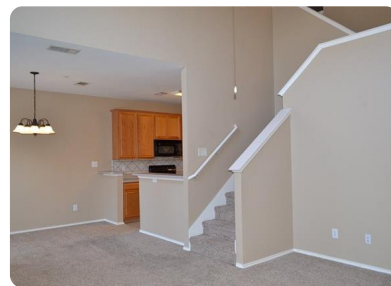

Scan above on mobile device
for directions to this listing

Assist2Sell
info@assist2sell.com

Assist2Sell

All information deemed reliable but not guaranteed. If your property is currently listed this is not meant as a solicitation.

©2019 Assist2Sell.com - Licensed according to agreed upon terms and conditions. This listing is courtesy of Keller Williams DFW Preferred

<https://assist2sell.com/listing/8525-heather-ridge-drive-plano-tx-75024/3yd-ntreis-14110597>