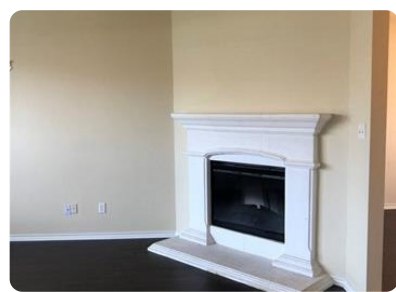

Scan above on mobile device
for directions to this listing

Assist2Sell
info@assist2sell.com

Assist2Sell.

All information deemed reliable but not guaranteed. If your property is currently listed this is not meant as a solicitation.
©2019 Assist2Sell.com - Licensed according to agreed upon terms and conditions. This listing is courtesy of First Choice, REALTORS

<https://assist2sell.com/listing/844-pebblecreek-drive-burleson-tx-76028/3yd-ntreis-14184247>