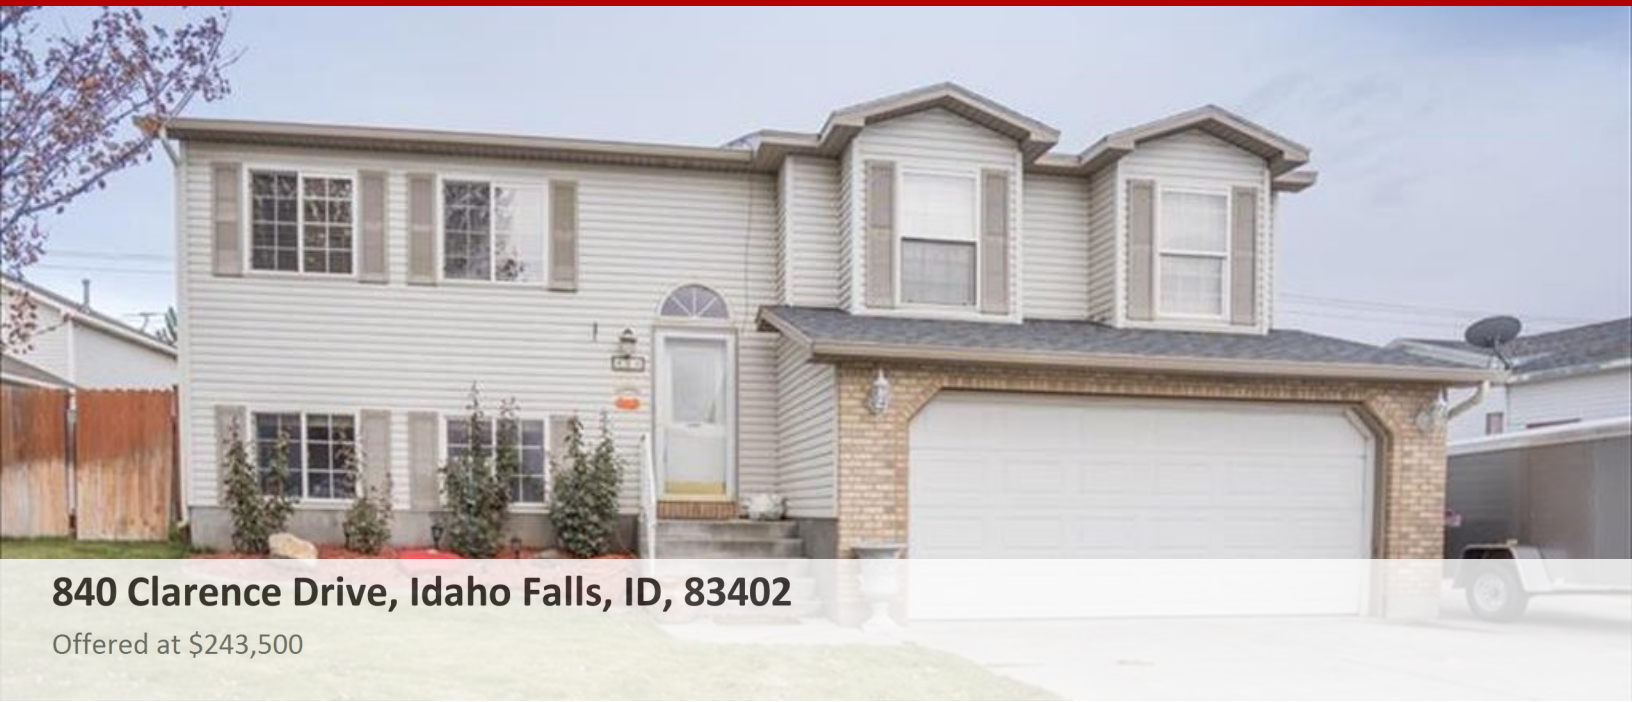

For sale

840 Clarence Drive, Idaho Falls, ID, 83402

Offered at \$243,500

- 🛏 4 Bedrooms
- 🚿 3 Bathrooms
- 🏠 2,150 sqft
- 📏 0.17 acre (lot size)
- 📅 Built: 1997

Scan above on mobile device
for directions to this listing

<https://assist2sell.com/listing/840-clarence-drive-idaho-falls-id-83402/3yd-a2sell-782127>