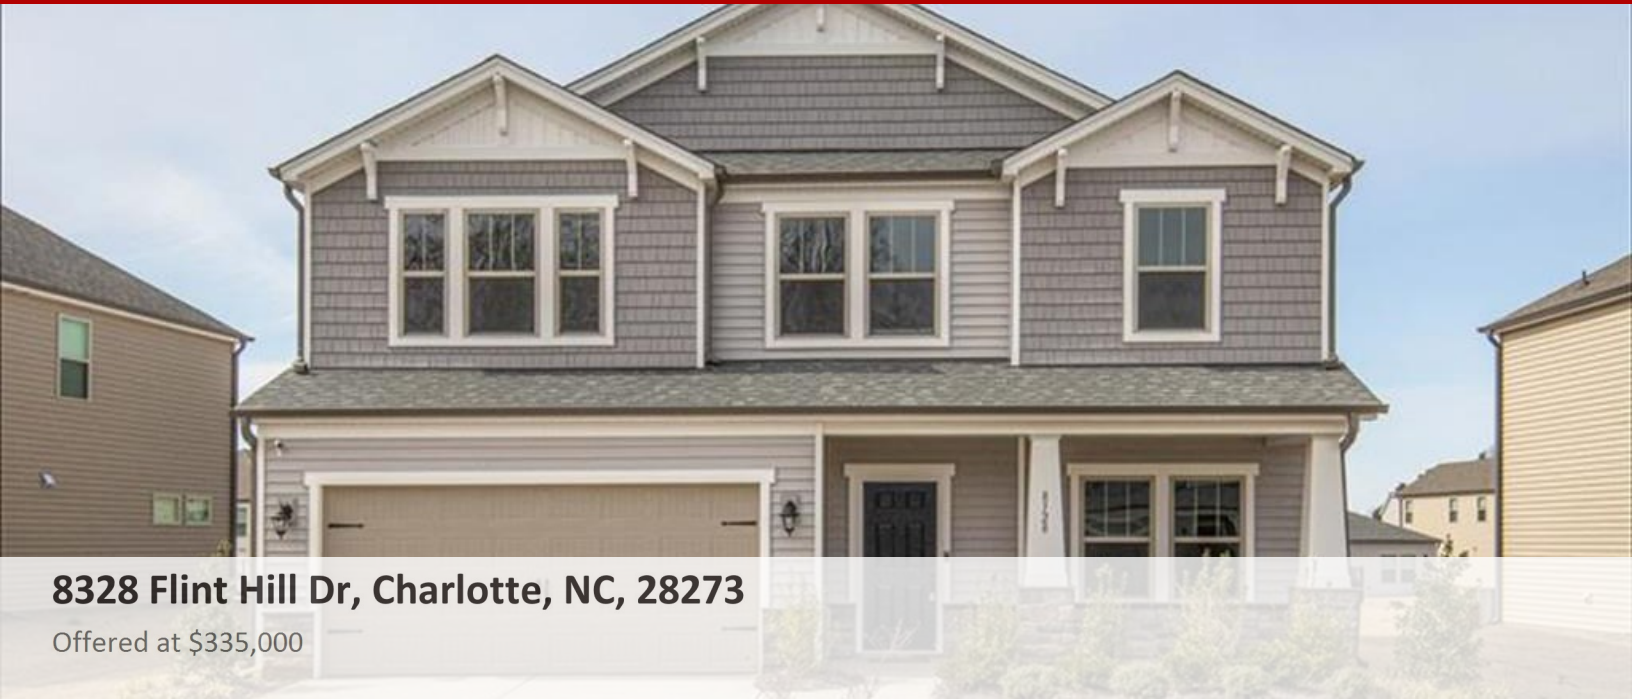

Location! Location! Location!

8328 Flint Hill Dr, Charlotte, NC, 28273

Offered at \$335,000

Beautiful Home In Haywyck Meadows! Steele Creek Area! Hardwood Floors/Crown Molding Throughout All Living Areas. Large Formal Dining Rm/Flex Rm. Chef's Kitchen Featuring Granite Counters, Granite Island/Breakfast Bar, SS/Appliances, Gas Cooktop, Custom White Wood Cabinetry, Designer Tile Backsplash, Walk-In Pantry & Casual Dining Area. Drop Zone w/Bead Board, Bench Seat & Cubbies. Powder Rm w/Pedestal Sink. Kitchen Open to Great Rm w/Tons Of Natural Light. Upper Level Has Spacious Loft, Master Suite & 3 Additional Bedrooms. Master Suite Has Tray Ceiling, Large Walk-In Closet, Dual Sink Vanity, Tile Surround Shower, Tile Floor & Large Linen Closet. Laundry Rm w/Tile Floor & Full Guest Bath w/Dual Sink Vanities. Lots Of Storage Space. Save Tons On Utilities With An Energy Star Efficient Home! Low Flow Fixtures! Smart Home! Large Backyard. Front Covered Patio. 2 Car Garage. Close To Shopping, Restaurants & Interstate. Community Pool & Playground.

	4 Bedrooms
	3 Bathrooms
	2,548 sqft
	0.2 acre (lot size)
	Built: 2018

Scan above on mobile device
for directions to this listing

Assist2Sell Buyers & Sellers 1st Choice
Angela Cerbelli
(803) 548-4995
angela@assist2sell.com