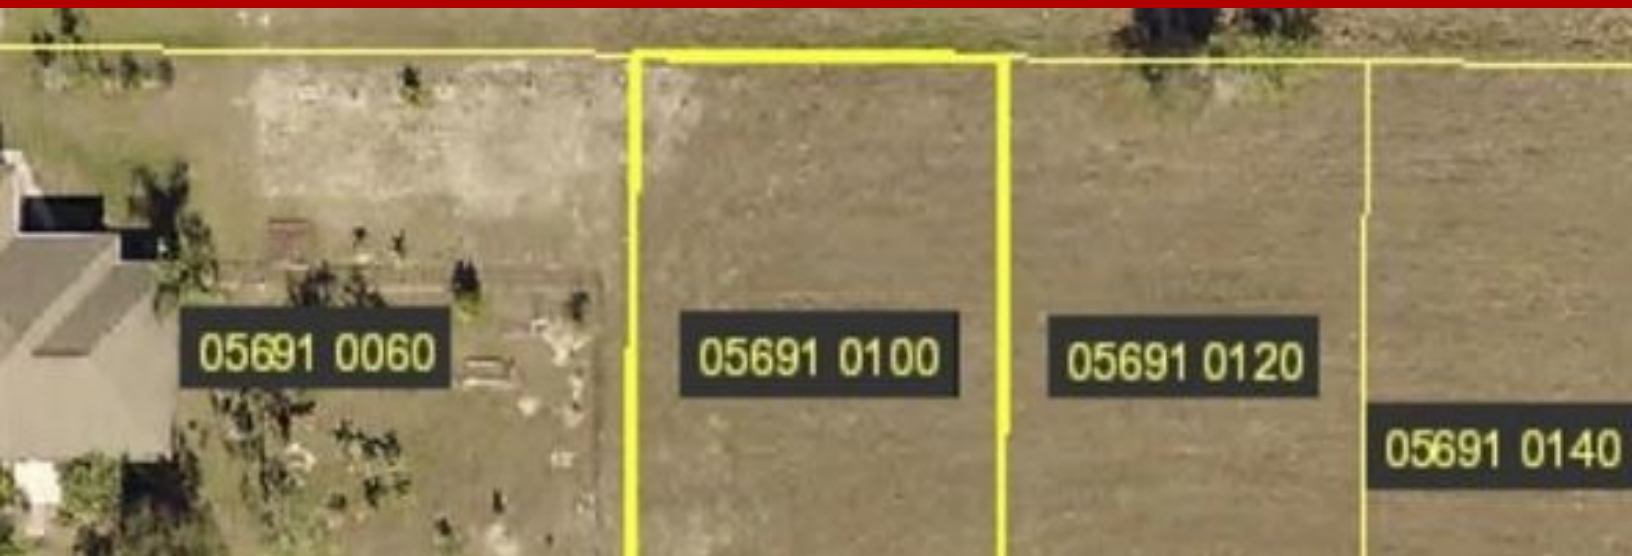

Lot - CAPE CORAL, FL

820 NE 44th LN, CAPE CORAL, FL, 33909

Offered at \$13,900

*****SOUTHERN EXPOSURE*** GROWING
AREA *** NEAR SCHOOLS *** EASY TO GET
TO ** GREAT PLACE TO BUILD YOUR NEW
HOME! ** DRIVE BY THIS LOT AND BRING OFFERS!**

 0 Bedrooms
 0 Bathrooms
 Unknown sqft sqft
 0.24 acre (lot size)
 Built: Unknown year

Scan above on mobile device
for directions to this listing

Assist2Sell Partners Realty
(239) 561-2500
eric@wesellleecounty.com