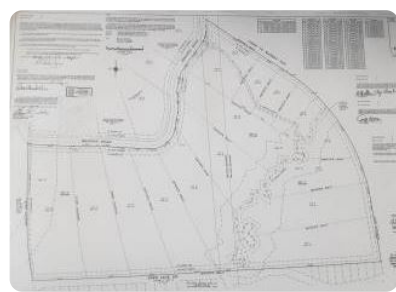

Lots - Onalaska, TX

82 N Hwy 356, Onalaska, TX, 77360

Offered at \$52,500

This one has a lot of HWY 356 Frontage, if looking for commercial possibilities. "Please view video of the property to help see it better".

0 Bedrooms
0 Bathrooms
Unknown sqft sqft
2.1 acre (lot size)
Built: Unknown year

Scan above on mobile device for directions to this listing

Assist2Sell
vip@assist2sell.com

All information deemed reliable but not guaranteed. If your property is currently listed this is not meant as a solicitation.
©2026 Assist2Sell.com - Licensed according to agreed upon terms and conditions. This listing is courtesy of A Action Realty