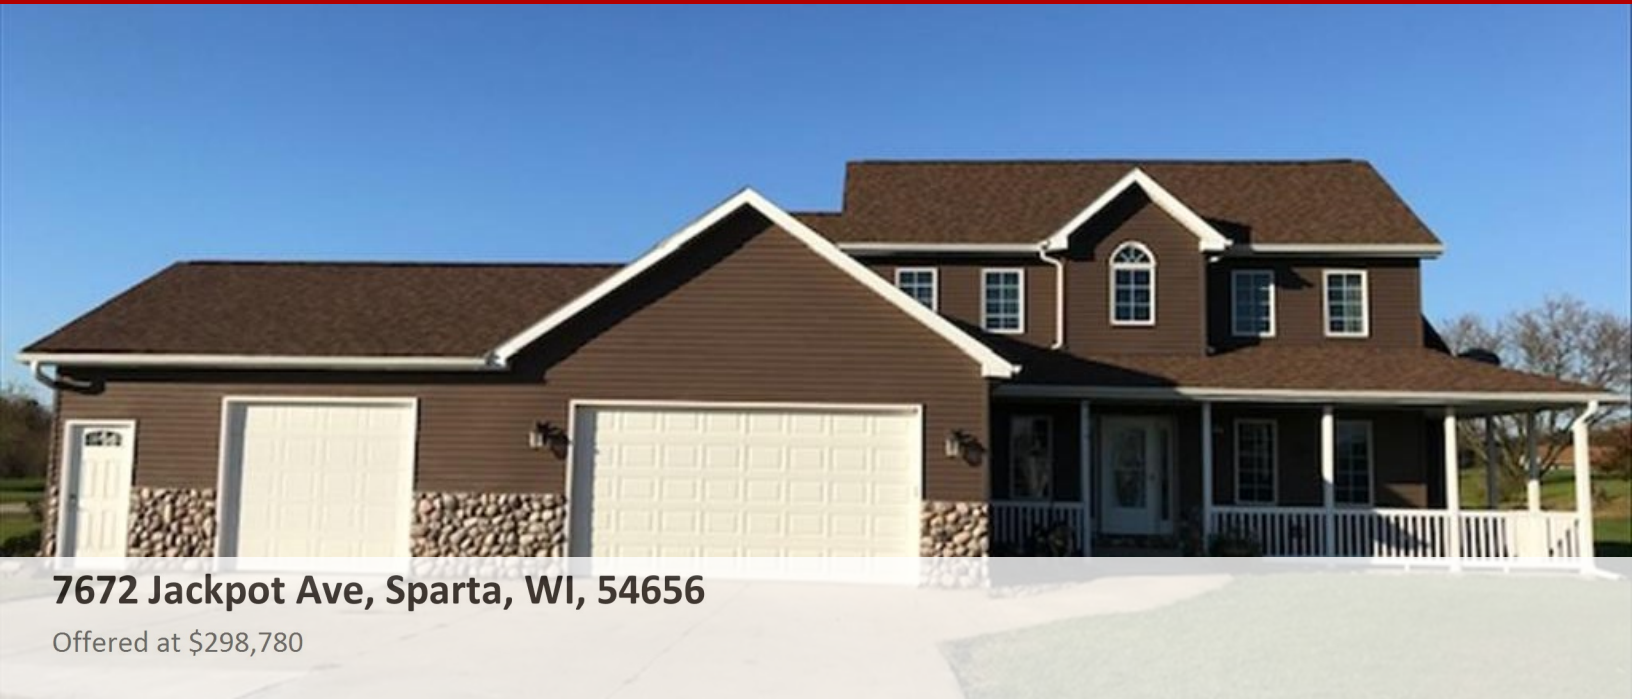

For sale

**7672 Jackpot Ave, Sparta, WI, 54656**

Offered at \$298,780

GRAND HOME WITH SHOP ON 1 1/2 ACRES! Gorgeous 4 BR with vaulted ceiling, beautiful windows & Asian Walnut hardwood floors! Super spacious throughout! Flex room on main could be den, office or formal dining room! Large master suite w/dual sinks, jetted tub, walk-in closet! Main floor laundry! Newer furnace, A/C, water heater! Nice flat 1 1/2 acre lot with easy interstate access! 3.5-car attached garage PLUS 32'x48' detached shop! Pre-inspected for your review!

 4 Bedrooms
 3 Bathrooms
 3,000 sqft
 1.5 acre (lot size)
 Built: 2001

Assist2Sell Homes For You Realty  
Beth Pendleton  
(608) 269-5229  
bpendleton@assist2sell.com

Scan above on mobile device  
for directions to this listing