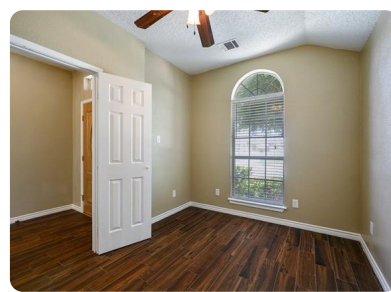

Scan above on mobile device
for directions to this listing

Assist2Sell
info@assist2sell.com

Assist Sell.

All information deemed reliable but not guaranteed. If your property is currently listed this is not meant as a solicitation.

©2019 Assist2Sell.com - Licensed according to agreed upon terms and conditions. This listing is courtesy of Keller Williams Realty Rockwall

<https://assist2sell.com/listing/7606-harbor-drive-rowlett-tx-75088/3yd-ntreis-14109351>