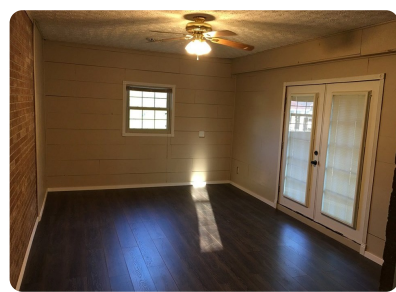

Scan above on mobile device
for directions to this listing

Assist2Sell
info@assist2sell.com

Assist Sell.

All information deemed reliable but not guaranteed. If your property is currently listed this is not meant as a solicitation.
©2019 Assist2Sell.com - Licensed according to agreed upon terms and conditions. This listing is courtesy of Unlimited Realty and Auction Service

<https://assist2sell.com/listing/76-teacher-ln-salyersville-ky-41465/3yd-ektarky-112852>