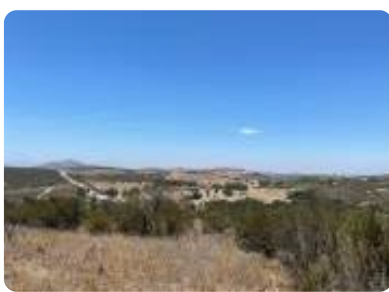

Scan above on mobile device
for directions to this listing

Assist2Sell
vip@assist2sell.com

Assist Sell.

All information deemed reliable but not guaranteed. If your property is currently listed this is not meant as a solicitation.
©2026 Assist2Sell.com - Licensed according to agreed upon terms and conditions. This listing is courtesy of American Dream Land & Estates, Inc.

<https://assist2sell.com/listing/74-rocky-knoll-road-hemet-ca-92544/3yd-mrmlsca-sw22132385>