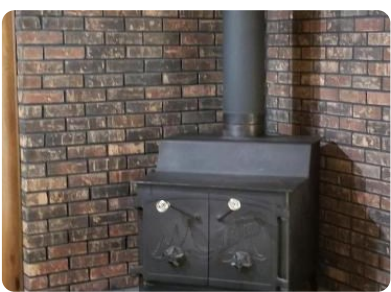

Scan above on mobile device for directions to this listing

Assist2Sell
info@assist2sell.com

All information deemed reliable but not guaranteed. If your property is currently listed this is not meant as a solicitation.
©2019 Assist2Sell.com - Licensed according to agreed upon terms and conditions. This listing is courtesy of Coldwell Banker Southern Real Estate