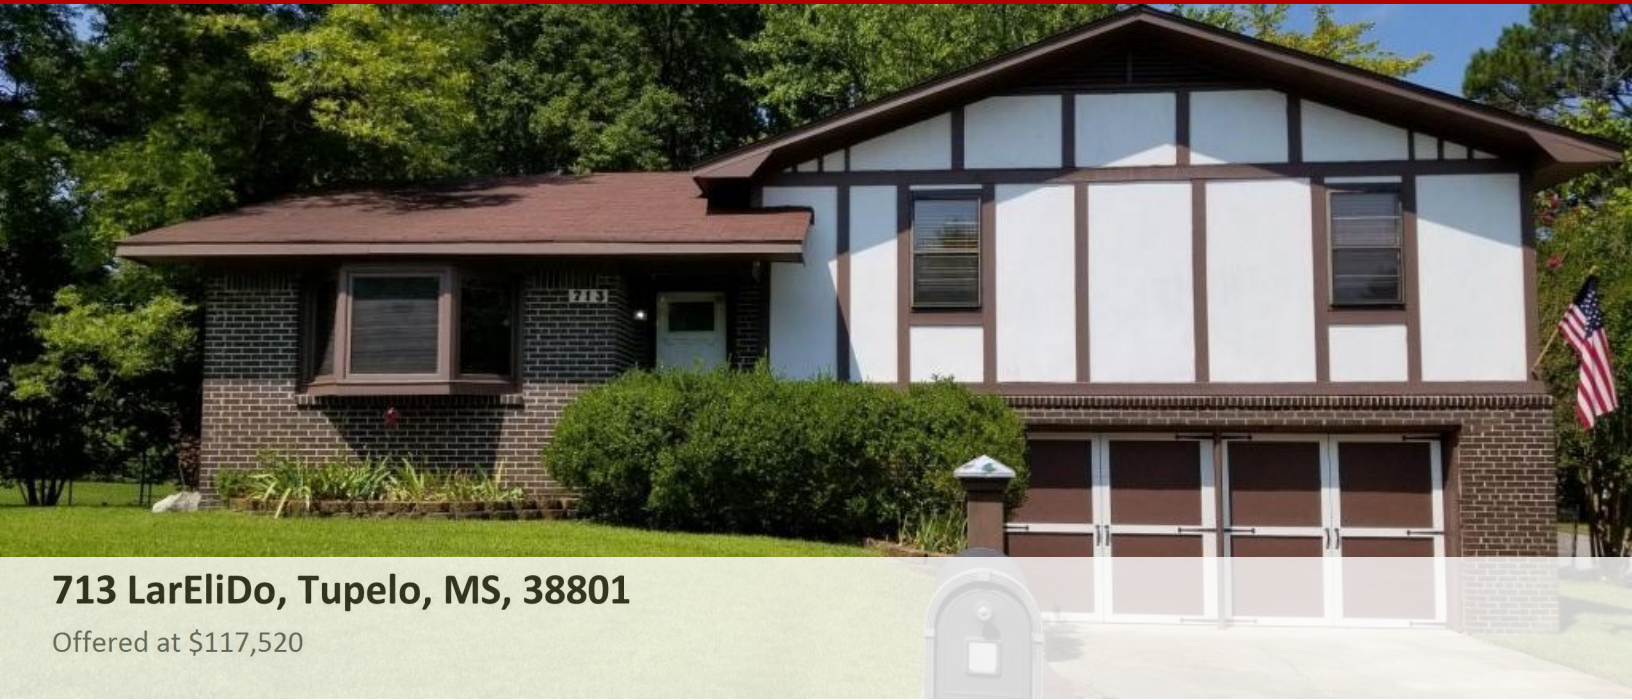

Tudor, Single Family Home - Tupelo, MS

713 LarEliDo, Tupelo, MS, 38801

Offered at \$117,520

Move in ready 3 bedroom, 2 bath home with a large family room and beautiful gleaming hardwood floors! Workshop in the basement, all appliances remain, 2 storage buildings. Corner lot.

 3 Bedrooms
 2 Bathrooms
 1,516 sqft
 Built: 1961

Scan above on mobile device for directions to this listing

Assist2Sell
info@assist2sell.com

All information deemed reliable but not guaranteed. If your property is currently listed this is not meant as a solicitation.
©2019 Assist2Sell.com - Licensed according to agreed upon terms and conditions. This listing is courtesy of Coldwell Banker Southern Real Estate