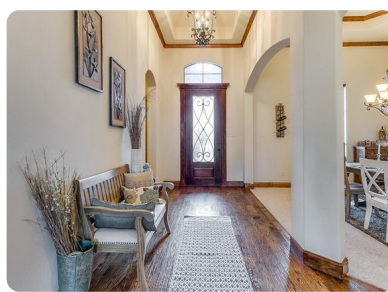

Scan above on mobile device
for directions to this listing

Assist2Sell
info@assist2sell.com

Assist2Sell

All information deemed reliable but not guaranteed. If your property is currently listed this is not meant as a solicitation.
©2020 Assist2Sell.com - Licensed according to agreed upon terms and conditions. This listing is courtesy of Coldwell Banker Bob King Realty

<https://assist2sell.com/listing/691-prairie-timber-road-burleson-tx-76028/3yd-ntreis-14271728>