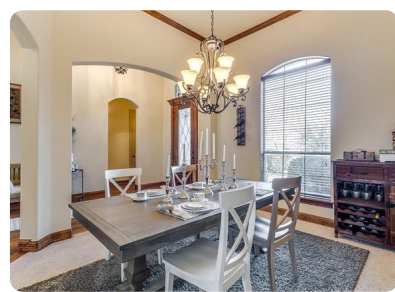

Scan above on mobile device
for directions to this listing

Assist2Sell
info@assist2sell.com

Assist2Sell

All information deemed reliable but not guaranteed. If your property is currently listed this is not meant as a solicitation.
©2020 Assist2Sell.com - Licensed according to agreed upon terms and conditions. This listing is courtesy of Coldwell Banker Bob King Realty

<https://assist2sell.com/listing/691-prairie-timber-road-burleson-tx-76028/3yd-ntreis-14271728>