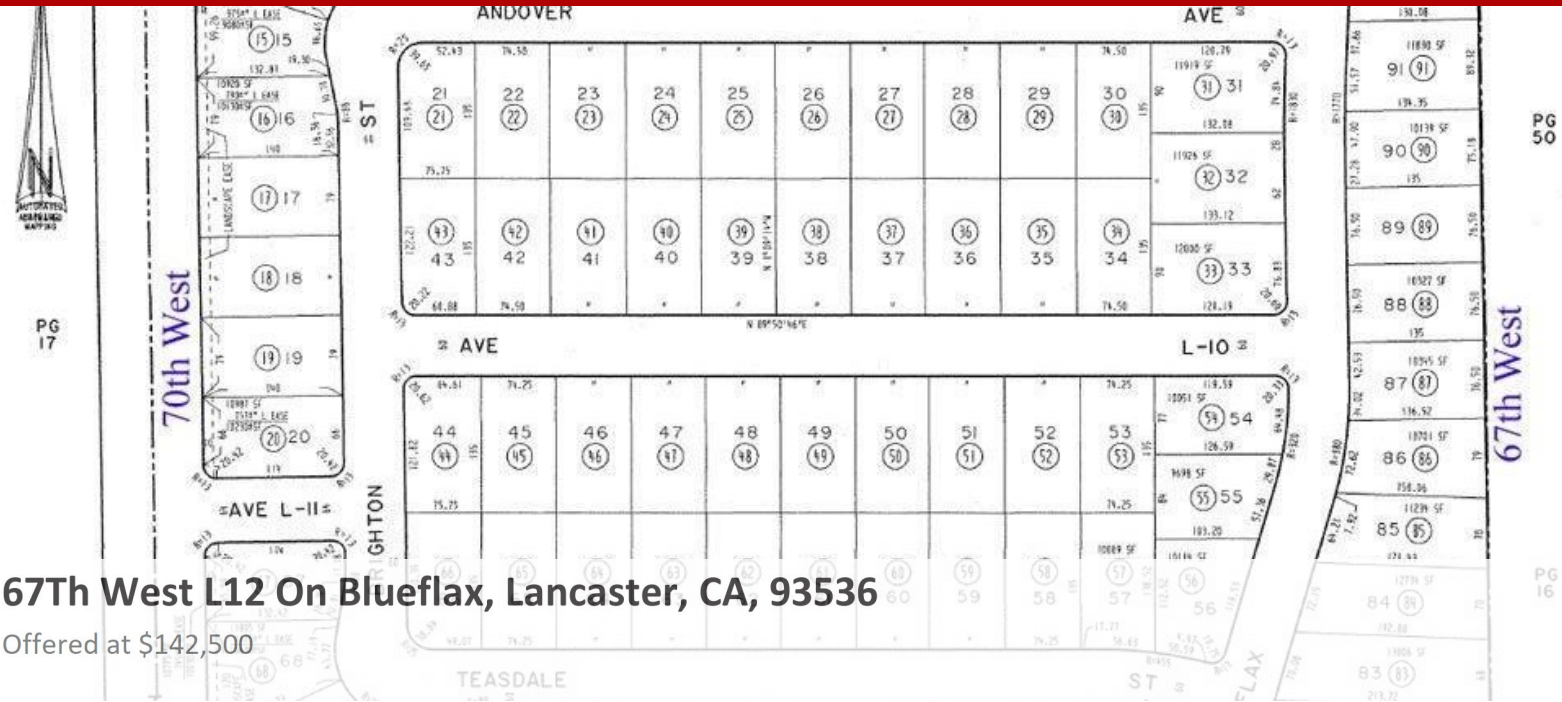

D - Lancaster, CA

67th West L12 On Blueflax, Lancaster, CA, 93536

Offered at \$142,500

Located near 67th St West & Ave L-12 on Blueflax Ave in Royal View Estates. This is the last vacant lot in Royal View Estates. Nearby homes have sold for \$600,000. Subject already has block walls on 3 sides, with curbs, gutters, and sidewalks already installed. Zoned for a single family home; all utilities on are Blueflax Ave. Building jurisdiction is the City of Lancaster. All cash. Buyer and buyer's agent to verify all information provided herein by listing broker.