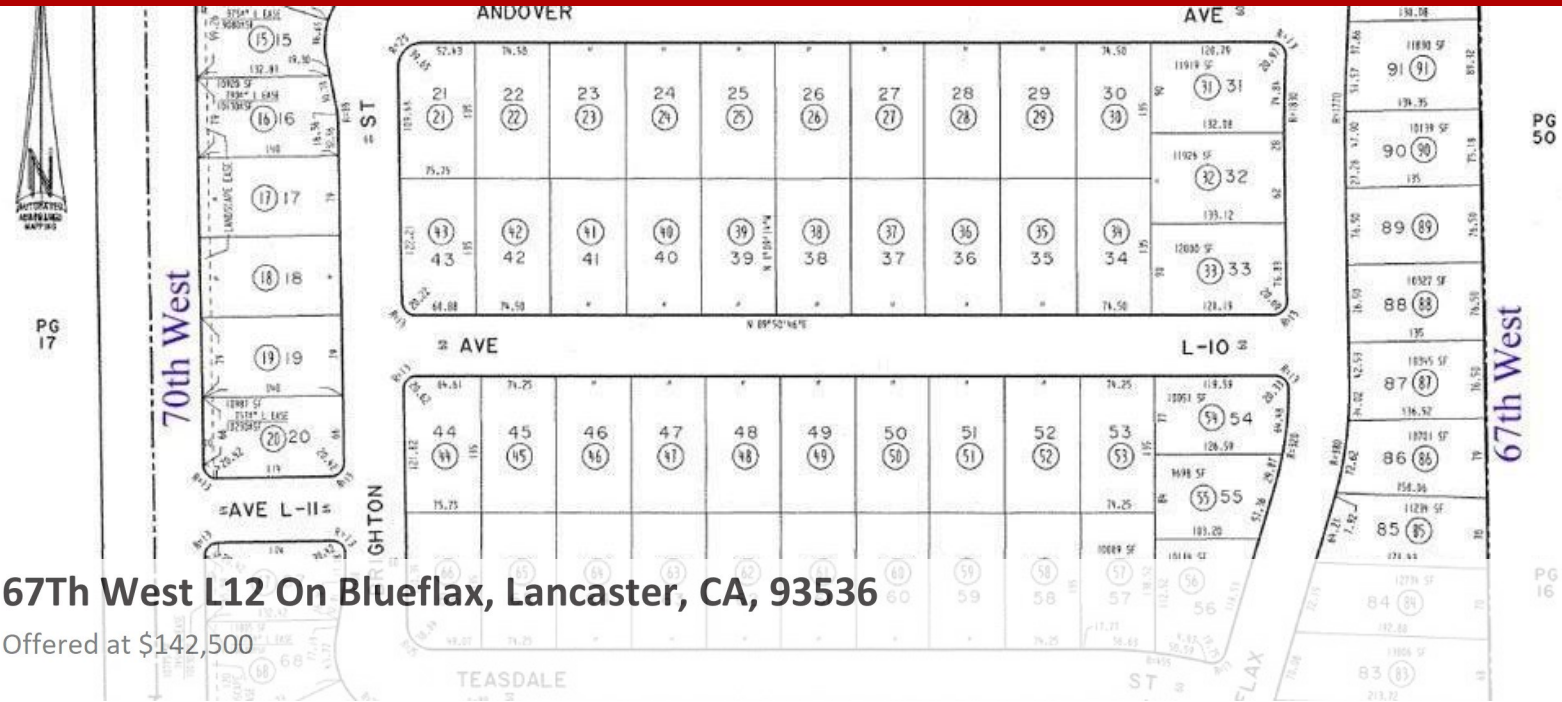

D - Lancaster, CA

67th West L12 On Blueflax, Lancaster, CA, 93536

Offered at \$142,500

Located near 67th St West & Ave L-12 on Blueflax Ave in Royal View Estates. This is the last vacant lot in Royal View Estates. Nearby homes have sold for \$600,000. Subject already has block walls on 3 sides, with curbs, gutters, and sidewalks already installed. Zoned for a single family home; all utilities on are Blueflax Ave. Building jurisdiction is the City of Lancaster. All cash. Buyer and buyer's agent to verify all information provided herein by listing broker.