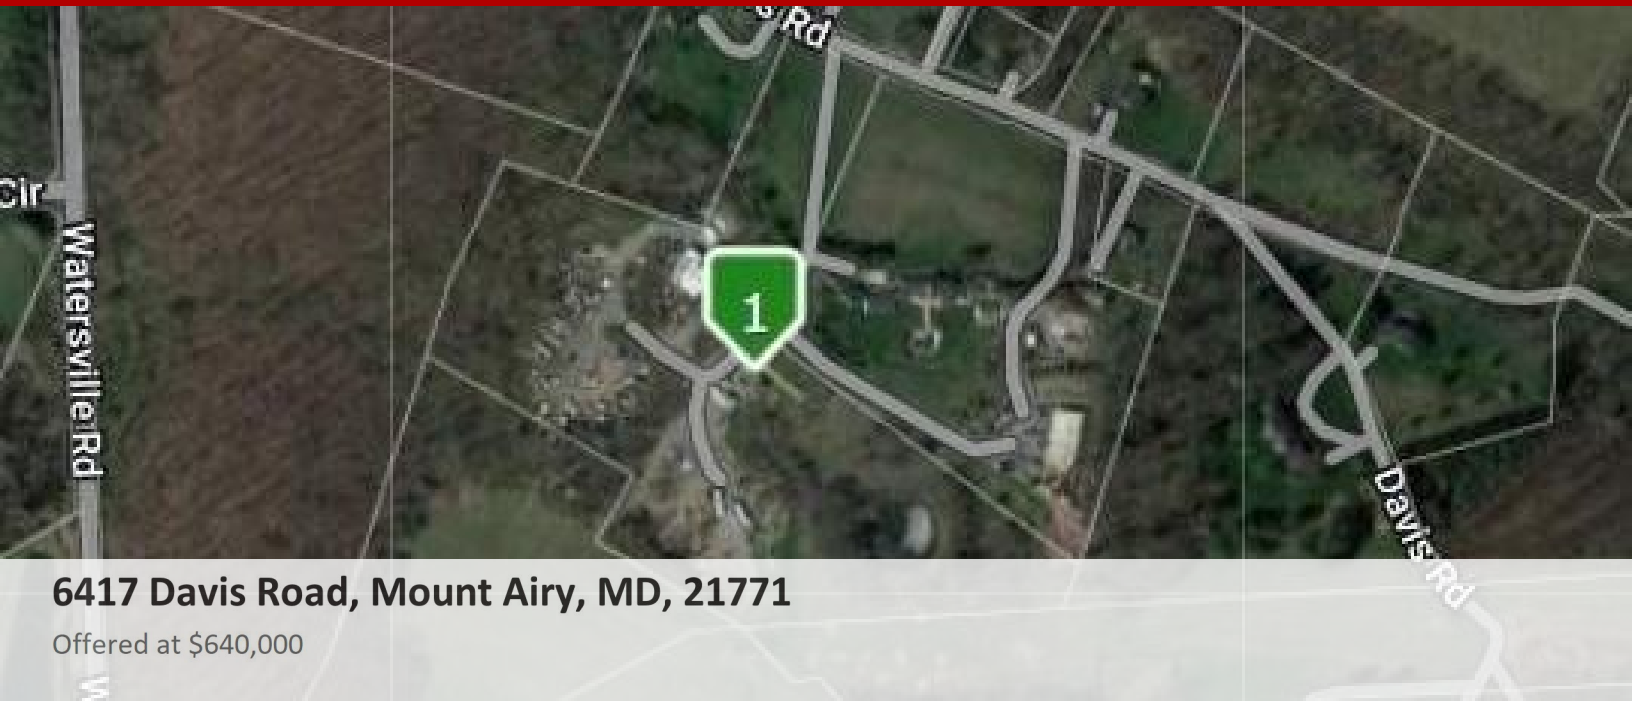

Farm - MOUNT AIRY, MD

6417 Davis Road, Mount Airy, MD, 21771

Offered at \$640,000

Great opportunity: This parcel is comprised of 16+ acres. Tucked back from the road, you will have nature surrounding you. Tax record shows zoned Farm, which currently has a machine shop and other outbuildings. The lane is beautiful, quaint, and quiet—gentle slope-relatively flat-perfect for walk-out basement; Conveniently located near shopping and easy access for commuters routes. The seller doesn't know of any perk tests or well tests. Buyers must do all research to confirm the property can be used for their needs. The seller / Listing Agent has no responsibility for the use of land for the buyer, including advertised public marketing remarks. Sale is by the US Bankruptcy Court. 24 hr notice is required.

0 Bedrooms

1 Bathrooms

0 sqft

16.06 acre (lot size)

Built: 1988

Assist2Sell

No other photos
Available

Assist2Sell