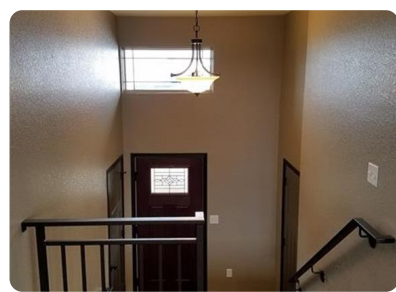

Scan above on mobile device for directions to this listing

Assist2Sell Buyers and Sellers Realty
Steve Anderson
(605) 716-6966
Steve@Assist2Sell.com

All information deemed reliable but not guaranteed. If your property is currently listed this is not meant as a solicitation.
©2019 Assist2Sell.com - Licensed according to agreed upon terms and conditions.

<https://assist2sell.com/listing/640-boswell-blvd-box-elder-sd-57719/3yd-a2sell-782777>